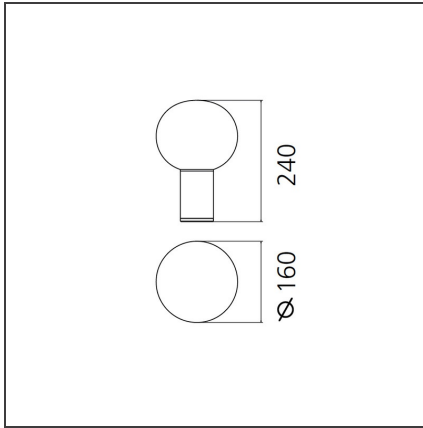

TECHNICAL DRAWINGS

FEATURES

Article Code:	1800140A	Material:	Blown glass, aluminium
Colour:	Satin brass	Series:	Design
Installation:	Table		

DIMENSIONS

Height:	cm 24	Glow Wire Test:	750°C
Base Diameter:	cm 6.5		

SOURCES NOT INCLUDED

Category:	LED
Number:	1
Watt:	8W
Type:	2
Socket:	E14
Class:	A

LUMINAIRE

Watt:	6W	Delivered lumens output (lm):	369lm
Voltage:	220-240V	CCT:	2700K
		Efficiency:	79%
		Efficacy:	61.55lm/W
		CRI:	80