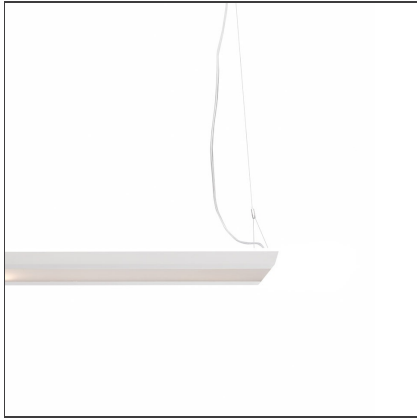

Kardo System Plus - 2247mm - 4000K - White - Undimmable

IP20  

DESIGN BY

Paolo Mantero, Jacopo Acciaro

DESCRIPTION

TECHNICAL DRAWINGS

FEATURES

Article Code:	AW10601	Material:	Structural elements in extruded aluminum and end caps in ABS. Upper diffuser in satin opal methacrylate. Lower diffuser made of transparent methacrylate micro prism.
Colour:	White	Series:	Indoor
Installation:	Suspension	Emission:	Direct/indirect
Environment:	Indoor		

DIMENSIONS

Length:	cm 225
Width:	cm 25
Height:	cm 5

INCLUDED SOURCES

Category:	LED	Color temperature (K):	4000K
Number:	1	CRI:	80
Watt:	101W		
Delivered lumens output (lm):	10206lm		
Type:	0		
Class:	A		
Category:	LED	Color temperature (K):	4000K
Number:	1	CRI:	80
Watt:	20W		
Delivered lumens output (lm):	822lm		
Type:	0		
Class:	A		