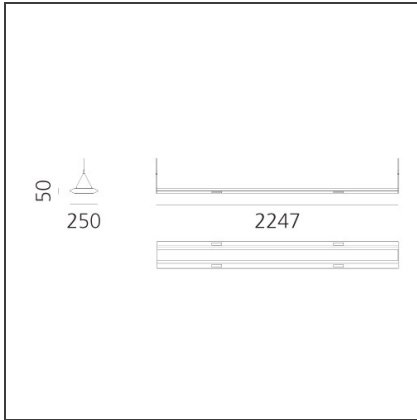

Kardo System Plus - 2247mm - 4000K - White - Undimmable

IP20  

DESIGN BY

Paolo Mantero, Jacopo Acciaro

DESCRIPTION

TECHNICAL DRAWINGS

FEATURES

Article Code:	AW10601	Material:	Structural elements in extruded aluminum and end caps in ABS. Upper diffuser in satin opal methacrylate. Lower diffuser made of transparent methacrylate micro prism.
Colour:	White	Series:	Indoor
Installation:	Suspension	Emission:	Direct/indirect
Environment:	Indoor		

DIMENSIONS

Length:	cm 225
Width:	cm 25
Height:	cm 5

INCLUDED SOURCES

Category:	LED	Color temperature (K):	4000K
Number:	1	CRI:	80
Watt:	101W		
Delivered lumens output (lm):	10206lm		
Type:	0		
Class:	A		
Category:	LED	Color temperature (K):	4000K
Number:	1	CRI:	80
Watt:	20W		
Delivered lumens output (lm):	822lm		
Type:	0		
Class:	A		

LUMINAIRE

Watt:	101W + 20W	Delivered lumens output (lm):	10206lm + 822lm
		CCT:	4000K
		CRI:	80

ACCESSORIES

End Caps -
Without Sensor -
White
AW00801

End Caps - With
Sensor - White
AW00901

Direct Emission
Screens - 1127mm
AW05300