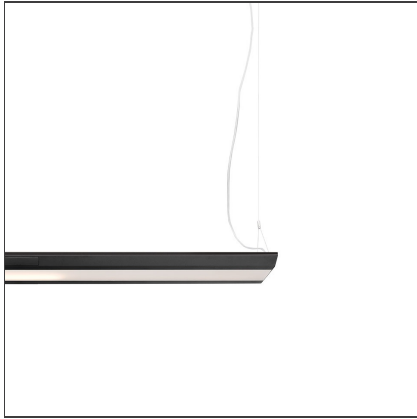

Kardo System Plus - 2247mm - 4000K - Black - Undimmable

IP20  

DESIGN BY

Paolo Mantero, Jacopo Acciaro

DESCRIPTION

TECHNICAL DRAWINGS

FEATURES

Article Code:	AW10604	Material:	Structural elements in extruded aluminum and end caps in ABS. Upper diffuser in satin opal methacrylate. Lower diffuser made of transparent methacrylate micro prism.
Colour:	Black	Series:	Indoor
Installation:	Suspension	Emission:	Direct/indirect
Environment:	Indoor		

DIMENSIONS

Length:	cm 225
Width:	cm 25
Height:	cm 5

INCLUDED SOURCES

Category:	LED	Color temperature (K):	4000K
Number:	1	CRI:	80
Watt:	101W		
Delivered lumens output (lm):	10206lm		
Type:	0		
Class:	A		
Category:	LED	Color temperature (K):	4000K
Number:	1	CRI:	80
Watt:	20W		
Delivered lumens output (lm):	822lm		
Type:	0		
Class:	A		