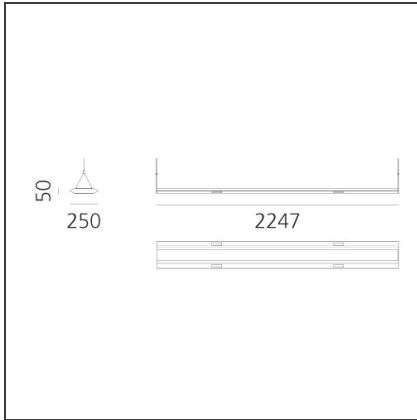

Kardo System Plus - 2247mm - 4000K - Black - Undimmable

IP20  

DESIGN BY

Paolo Mantero, Jacopo Acciaro

DESCRIPTION

TECHNICAL DRAWINGS

FEATURES

Article Code:	AW10604	Material:	Structural elements in extruded aluminum and end caps in ABS. Upper diffuser in satin opal methacrylate. Lower diffuser made of transparent methacrylate micro prism.
Colour:	Black	Series:	Indoor
Installation:	Suspension	Emission:	Direct/indirect
Environment:	Indoor		

DIMENSIONS

Length:	cm 225
Width:	cm 25
Height:	cm 5

INCLUDED SOURCES

Category:	LED	Color temperature (K):	4000K
Number:	1	CRI:	80
Watt:	101W		
Delivered lumens output (lm):	10206lm		
Type:	0		
Class:	A		
Category:	LED	Color temperature (K):	4000K
Number:	1	CRI:	80
Watt:	20W		
Delivered lumens output (lm):	822lm		
Type:	0		
Class:	A		

LUMINAIRE

Watt:	101W + 20W	Delivered lumens output (lm):	10206lm + 822lm
		CCT:	4000K
		CRI:	80

ACCESSORIESNO
IMAGE
AVAILABLEEnd Caps -
Without Sensor -
Black
AW00804NO
IMAGE
AVAILABLEEnd Caps - With
Sensor - Black
AW00904NO
IMAGE
AVAILABLEDirect Emission
Screens - 1127mm
AW05300NO
IMAGE
AVAILABLEDirect Emission
Screens - 2247mm
AW05400NO
IMAGE
AVAILABLEDirect Emission
Screens -
10.000mm
AW05500NO
IMAGE
AVAILABLEDirect Emission
Screens -
25.000mm
AW05600NO
IMAGE
AVAILABLEDirect Emission
Screens -
50.000mm
AW05700NO
IMAGE
AVAILABLEIntermediate
Suspension Kit (x1)
AW05000NO
IMAGE
AVAILABLEEnd Suspension
Kit (x1)
AW05100