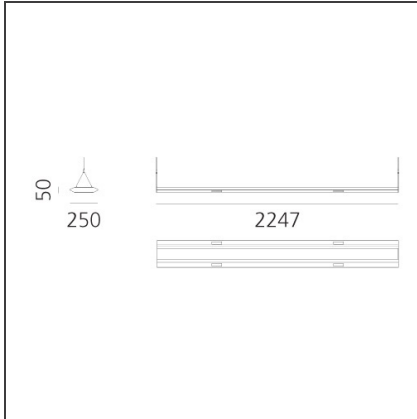

Kardo System Plus - 2247mm - 4000K - Black - DALI

IP20   Dimmerable: 

DESIGN BY

Paolo Mantero, Jacopo Acciaro

DESCRIPTION

TECHNICAL DRAWINGS

FEATURES

Article Code:	AW10704	Material:	Structural elements in extruded aluminum and end caps in ABS. Upper diffuser in satin opal methacrylate. Lower diffuser made of transparent methacrylate micro prism.
Colour:	Black	Series:	Indoor
Installation:	Suspension	Emission:	Direct/indirect
Environment:	Indoor		

DIMENSIONS

Length:	cm 225
Width:	cm 25
Height:	cm 5

INCLUDED SOURCES

Category:	LED	Color temperature (K):	4000K
Number:	1	CRI:	80
Watt:	101W		
Delivered lumens output (lm):	10206lm		
Type:	0		
Class:	A		
Category:	LED	Color temperature (K):	4000K
Number:	1	CRI:	80
Watt:	20W		
Delivered lumens output (lm):	822lm		
Type:	0		
Class:	A		

LUMINAIRE

Watt:	101W + 20W	Delivered lumens output (lm):	10206lm + 822lm
		CCT:	4000K
		CRI:	80
		Dimmable Typology:	Dali

ACCESSORIES

NO
IMAGE
AVAILABLE

End Caps -
Without Sensor -
Black
AW00804

NO
IMAGE
AVAILABLE