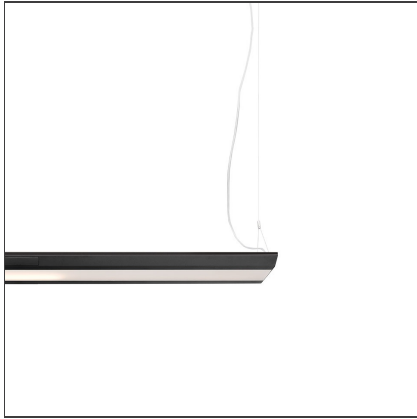

Kardo System Plus - 2247mm - 4000K - Black - DALI

IP20   Dimmerable: 

DESIGN BY

Paolo Mantero, Jacopo Acciaro

DESCRIPTION

TECHNICAL DRAWINGS

FEATURES

Article Code:	AW10704	Material:	Structural elements in extruded aluminum and end caps in ABS. Upper diffuser in satin opal methacrylate. Lower diffuser made of transparent methacrylate micro prism.
Colour:	Black	Series:	Indoor
Installation:	Suspension	Emission:	Direct/indirect
Environment:	Indoor		

DIMENSIONS

Length:	cm 225
Width:	cm 25
Height:	cm 5

INCLUDED SOURCES

Category:	LED	Color temperature (K):	4000K
Number:	1	CRI:	80
Watt:	101W		
Delivered lumens output (lm):	10206lm		
Type:	0		
Class:	A		
Category:	LED	Color temperature (K):	4000K
Number:	1	CRI:	80
Watt:	20W		
Delivered lumens output (lm):	822lm		
Type:	0		
Class:	A		