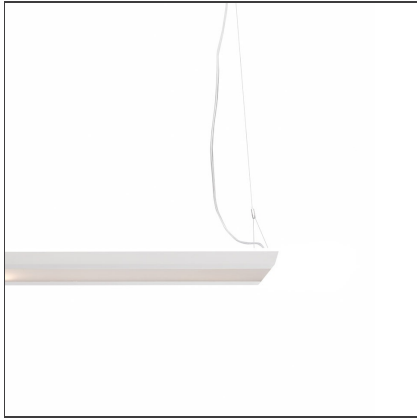

# Kardo System Plus - 2247mm - 3000K - White - Undimmable

IP20  

## FEATURES

<b>Article Code:</b>	AW10401	<b>Material:</b>	Structural elements in extruded aluminum and end caps in ABS. Upper diffuser in satin opal methacrylate. Lower diffuser made of transparent methacrylate micro prism.
<b>Colour:</b>	White	<b>Series:</b>	Indoor
<b>Installation:</b>	Suspension	<b>Emission:</b>	Direct/indirect
<b>Environment:</b>	Indoor		

## DIMENSIONS

<b>Length:</b>	cm 225
<b>Width:</b>	cm 25
<b>Height:</b>	cm 5