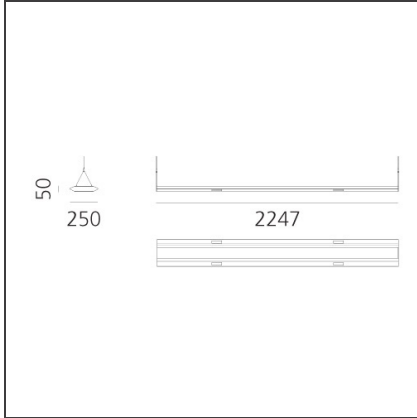

FEATURES

Article Code:	AW10401	Material:	Structural elements in extruded aluminum and end caps in ABS. Upper diffuser in satin opal methacrylate. Lower diffuser made of transparent methacrylate micro prism.
Colour:	White	Series:	Indoor
Installation:	Suspension	Emission:	Direct/indirect
Environment:	Indoor		

DIMENSIONS

Length:	cm 225
Width:	cm 25
Height:	cm 5

INCLUDED SOURCES

Category:	LED	Color temperature (K):	3000K
Number:	1	CRI:	80
Watt:	101W		
Delivered lumens output (lm):	9686lm		
Type:	0		
Class:	A		
Category:	LED	Color temperature (K):	3000K
Number:	1	CRI:	80
Watt:	20W		
Delivered lumens output (lm):	780lm		
Type:	0		
Class:	A		

LUMINAIRE

Watt:	101W +20W	Delivered lumens output (lm):	9686lm +780lm
		CCT:	3000K
		CRI:	80