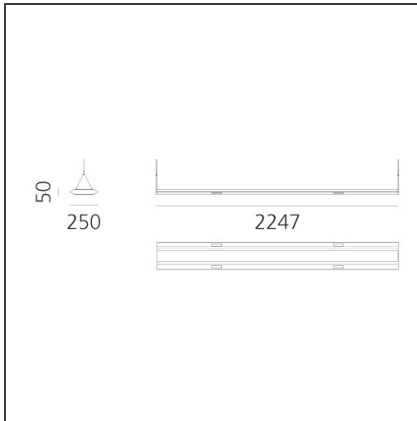

Kardo System Plus - 2247mm - 3000K - White - DALI

IP20   Dimmerable: 

DESIGN BY

Paolo Mantero, Jacopo Acciaro

DESCRIPTION

TECHNICAL DRAWINGS

FEATURES

Article Code:	AW10501	Material:	Structural elements in extruded aluminum and end caps in ABS. Upper diffuser in satin opal methacrylate. Lower diffuser made of transparent methacrylate micro prism.
Colour:	White	Series:	Indoor
Installation:	Suspension	Emission:	Direct/indirect
Environment:	Indoor		

DIMENSIONS

Length:	cm 225
Width:	cm 25
Height:	cm 5

INCLUDED SOURCES

Category:	LED	Color temperature (K):	3000K
Number:	1	CRI:	80
Watt:	101W		
Delivered lumens output (lm):	9686lm		
Type:	0		
Class:	A		
Category:	LED	Color temperature (K):	3000K
Number:	1	CRI:	80
Watt:	20W		
Delivered lumens output (lm):	780lm		
Type:	0		
Class:	A		

LUMINAIRE

Watt:	101W +20W	Delivered lumens output (lm):	9686lm +780lm
		CCT:	3000K
		CRI:	80
		Dimmable Typology:	Dali

ACCESSORIES

NO
IMAGE
AVAILABLE

End Caps -
Without Sensor -
White
AW00801

NO
IMAGE
AVAILABLE