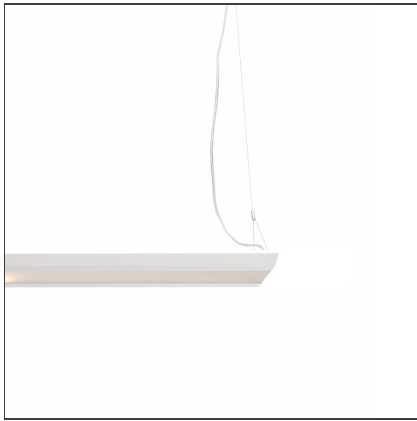

Kardo System Plus - 2247mm - 3000K - White - DALI

IP20   Dimmerable: 

DESIGN BY

Paolo Mantero, Jacopo Acciaro

DESCRIPTION

TECHNICAL DRAWINGS

FEATURES

Article Code:	AW10501	Material:	Structural elements in extruded aluminum and end caps in ABS. Upper diffuser in satin opal methacrylate. Lower diffuser made of transparent methacrylate micro prism.
Colour:	White	Series:	Indoor
Installation:	Suspension	Emission:	Direct/indirect
Environment:	Indoor		

DIMENSIONS

Length:	cm 225
Width:	cm 25
Height:	cm 5

INCLUDED SOURCES

Category:	LED	Color temperature (K):	3000K
Number:	1	CRI:	80
Watt:	101W		
Delivered lumens output (lm):	9686lm		
Type:	0		
Class:	A		
Category:	LED	Color temperature (K):	3000K
Number:	1	CRI:	80
Watt:	20W		
Delivered lumens output (lm):	780lm		
Type:	0		
Class:	A		

LUMINAIRE

Watt:	101W +20W	Delivered lumens output (lm):	9686lm +780lm
		CCT:	3000K
		CRI:	80
		Dimmable Typology:	Dali

ACCESSORIES

NO
IMAGE
AVAILABLE

End Caps -
Without Sensor -
White
AW00801

NO
IMAGE
AVAILABLE