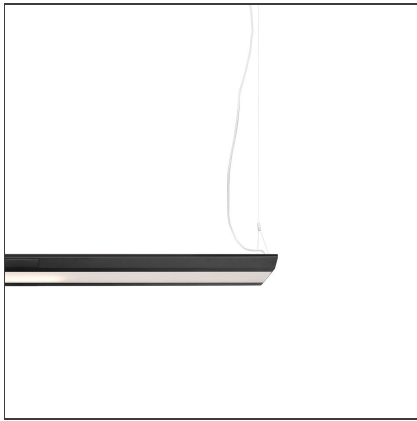

Kardo System Plus - 2247mm - 3000K - Black - Undimmable

IP20  

DESIGN BY

Paolo Mantero, Jacopo Acciaro

DESCRIPTION

TECHNICAL DRAWINGS

FEATURES

Article Code:	AW10404	Material:	Structural elements in extruded aluminum and end caps in ABS. Upper diffuser in satin opal methacrylate. Lower diffuser made of transparent methacrylate micro prism.
Colour:	Black	Series:	Indoor
Installation:	Suspension	Emission:	Direct/indirect
Environment:	Indoor		

DIMENSIONS

Length:	cm 225
Width:	cm 25
Height:	cm 5

INCLUDED SOURCES

Category:	LED	Color temperature (K):	3000K
Number:	1	CRI:	80
Watt:	101W		
Delivered lumens output (lm):	9686lm		
Type:	0		
Class:	A		
Category:	LED	Color temperature (K):	3000K
Number:	1	CRI:	80
Watt:	20W		
Delivered lumens output (lm):	780lm		
Type:	0		
Class:	A		