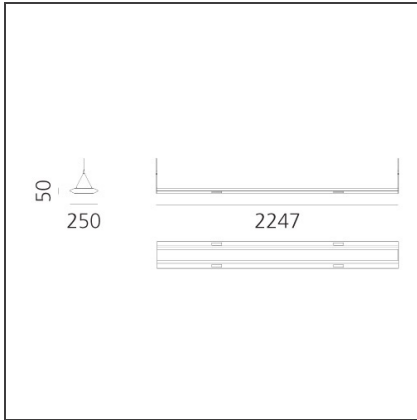

Kardo System Plus - 2247mm - 3000K - Black - Undimmable

IP20  

DESIGN BY

Paolo Mantero, Jacopo Acciaro

DESCRIPTION

TECHNICAL DRAWINGS

FEATURES

Article Code:	AW10404	Material:	Structural elements in extruded aluminum and end caps in ABS. Upper diffuser in satin opal methacrylate. Lower diffuser made of transparent methacrylate micro prism.
Colour:	Black	Series:	Indoor
Installation:	Suspension	Emission:	Direct/indirect
Environment:	Indoor		

DIMENSIONS

Length:	cm 225
Width:	cm 25
Height:	cm 5

INCLUDED SOURCES

Category:	LED	Color temperature (K):	3000K
Number:	1	CRI:	80
Watt:	101W		
Delivered lumens output (lm):	9686lm		
Type:	0		
Class:	A		
Category:	LED	Color temperature (K):	3000K
Number:	1	CRI:	80
Watt:	20W		
Delivered lumens output (lm):	780lm		
Type:	0		
Class:	A		

LUMINAIRE

Watt:	101W +20W	Delivered lumens output (lm):	9686lm +780lm
		CCT:	3000K
		CRI:	80

ACCESSORIESNO
IMAGE
AVAILABLEEnd Caps -
Without Sensor -
Black
AW00804NO
IMAGE
AVAILABLEEnd Caps - With
Sensor - Black
AW00904NO
IMAGE
AVAILABLEDirect Emission
Screens - 1127mm
AW05300NO
IMAGE
AVAILABLEDirect Emission
Screens - 2247mm
AW05400NO
IMAGE
AVAILABLEDirect Emission
Screens -
10.000mm
AW05500NO
IMAGE
AVAILABLEDirect Emission
Screens -
25.000mm
AW05600NO
IMAGE
AVAILABLEDirect Emission
Screens -
50.000mm
AW05700NO
IMAGE
AVAILABLEIntermediate
Suspension Kit (x1)
AW05000NO
IMAGE
AVAILABLEEnd Suspension
Kit (x1)
AW05100