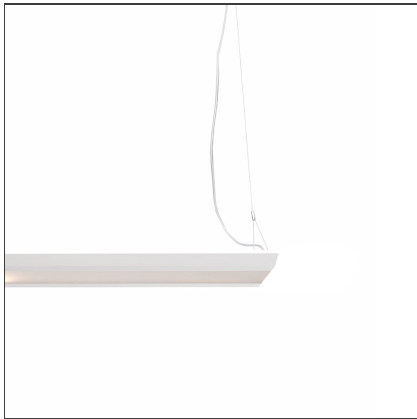

# Kardo System Plus - 1127mm - 4000K - White - Undimmable

IP20  

## FEATURES

<b>Article Code:</b>	AW10201	<b>Material:</b>	Structural elements in extruded aluminum and end caps in ABS. Upper diffuser in satin opal methacrylate. Lower diffuser made of transparent methacrylate micro prism.
<b>Colour:</b>	White	<b>Series:</b>	Indoor
<b>Installation:</b>	Suspension	<b>Emission:</b>	Direct/indirect
<b>Environment:</b>	Indoor		