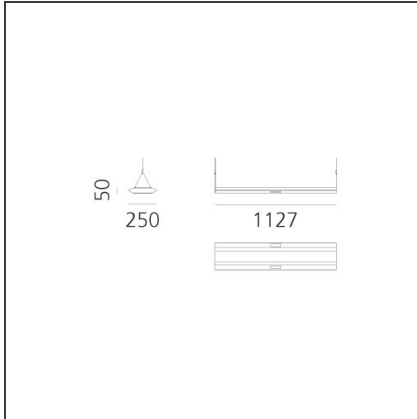

Kardo System Plus - 1127mm - 4000K - White - DALI

IP20   Dimmerable: 

DESIGN BY

Paolo Mantero, Jacopo Acciaro

DESCRIPTION

TECHNICAL DRAWINGS

FEATURES

Article Code:	AW10301	Material:	Structural elements in extruded aluminum and end caps in ABS. Upper diffuser in satin opal methacrylate. Lower diffuser made of transparent methacrylate micro prism.
Colour:	White	Series:	Indoor
Installation:	Suspension	Emission:	Direct/indirect
Environment:	Indoor		

DIMENSIONS

Length:	cm 113
Width:	cm 25
Height:	cm 5

INCLUDED SOURCES

Category:	LED	Color temperature (K):	4000K
Number:	1	CRI:	80
Watt:	10W		
Delivered lumens output (lm):	411lm		
Type:	0		
Class:	A		
Category:	LED	Color temperature (K):	4000K
Number:	1	CRI:	80
Watt:	56W		
Delivered lumens output (lm):	5103lm		
Type:	0		
Class:	A		

LUMINAIRE

Watt:	56W + 10W	Delivered lumens output (lm):	5103lm + 411lm
		CCT:	4000K
		CRI:	80
		Dimmable Typology:	Dali

ACCESSORIES

NO
IMAGE
AVAILABLE

End Caps -
Without Sensor -
White
AW00801

NO
IMAGE
AVAILABLE