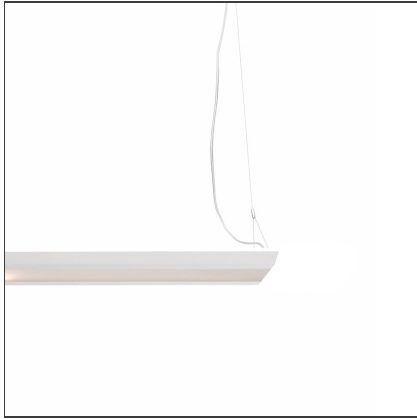

Kardo System Plus - 1127mm - 4000K - White - DALI

IP20   Dimmerable: 

DESIGN BY

Paolo Mantero, Jacopo Acciaro

DESCRIPTION

TECHNICAL DRAWINGS

FEATURES

Article Code:	AW10301	Material:	Structural elements in extruded aluminum and end caps in ABS. Upper diffuser in satin opal methacrylate. Lower diffuser made of transparent methacrylate micro prism.
Colour:	White	Series:	Indoor
Installation:	Suspension	Emission:	Direct/indirect
Environment:	Indoor		

DIMENSIONS

Length:	cm 113
Width:	cm 25
Height:	cm 5

INCLUDED SOURCES

Category:	LED	Color temperature (K):	4000K
Number:	1	CRI:	80
Watt:	10W		
Delivered lumens output (lm):	411lm		
Type:	0		
Class:	A		
Category:	LED	Color temperature (K):	4000K
Number:	1	CRI:	80
Watt:	56W		
Delivered lumens output (lm):	5103lm		
Type:	0		
Class:	A		

LUMINAIRE

Watt:	56W + 10W	Delivered lumens output (lm):	5103lm + 411lm
		CCT:	4000K
		CRI:	80
		Dimmable Typology:	Dali

ACCESSORIES

NO
IMAGE
AVAILABLE

End Caps -
Without Sensor -
White
AW00801

NO
IMAGE
AVAILABLE