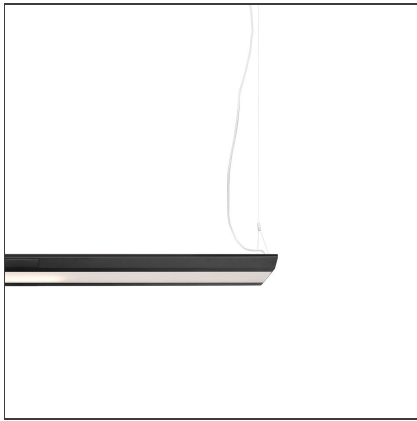

Kardo System Plus - 1127mm - 4000K - Black - Undimmable

IP20  

DESIGN BY

Paolo Mantero, Jacopo Acciaro

DESCRIPTION

TECHNICAL DRAWINGS

FEATURES

Article Code:	AW10204	Material:	Structural elements in extruded aluminum and end caps in ABS. Upper diffuser in satin opal methacrylate. Lower diffuser made of transparent methacrylate micro prism.
Colour:	White	Series:	Indoor
Installation:	Suspension	Emission:	Direct/indirect
Environment:	Indoor		

DIMENSIONS

Length:	cm 113
Width:	cm 25
Height:	cm 5

INCLUDED SOURCES

Category:	LED	Color temperature (K):	4000K
Number:	1	CRI:	80
Watt:	10W		
Delivered lumens output (lm):	411lm		
Type:	0		
Class:	A		
Category:	LED	Color temperature (K):	4000K
Number:	1	CRI:	80
Watt:	56W		
Delivered lumens output (lm):	5103lm		
Type:	0		
Class:	A		