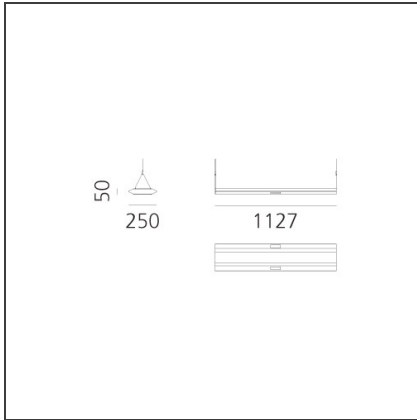

Kardo System Plus - 1127mm - 4000K - Black - Undimmable

IP20  

DESIGN BY

Paolo Mantero, Jacopo Acciaro

DESCRIPTION

TECHNICAL DRAWINGS

FEATURES

Article Code:	AW10204	Material:	Structural elements in extruded aluminum and end caps in ABS. Upper diffuser in satin opal methacrylate. Lower diffuser made of transparent methacrylate micro prism.
Colour:	White	Series:	Indoor
Installation:	Suspension	Emission:	Direct/indirect
Environment:	Indoor		

DIMENSIONS

Length:	cm 113
Width:	cm 25
Height:	cm 5

INCLUDED SOURCES

Category:	LED	Color temperature (K):	4000K
Number:	1	CRI:	80
Watt:	10W		
Delivered lumens output (lm):	411lm		
Type:	0		
Class:	A		
Category:	LED	Color temperature (K):	4000K
Number:	1	CRI:	80
Watt:	56W		
Delivered lumens output (lm):	5103lm		
Type:	0		
Class:	A		

LUMINAIRE

Watt:	56W + 10W	Delivered lumens output (lm):	5103lm + 411lm
		CCT:	4000K
		CRI:	80

ACCESSORIES

End Caps -
Without Sensor -
Black
AW00804

End Caps - With
Sensor - Black
AW00904

Direct Emission
Screens - 1127mm
AW05300