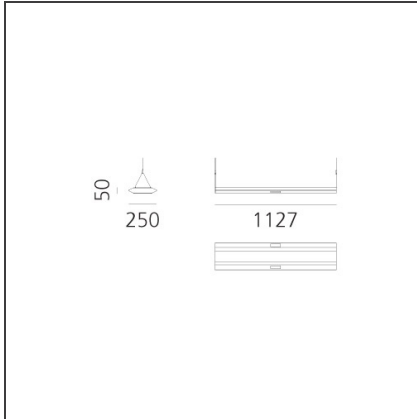

Kardo System Plus - 1127mm - 4000K - Black - DALI

IP20   Dimmerable: 

DESIGN BY

Paolo Mantero, Jacopo Acciaro

DESCRIPTION

TECHNICAL DRAWINGS

FEATURES

Article Code:	AW10304	Material:	Structural elements in extruded aluminum and end caps in ABS. Upper diffuser in satin opal methacrylate. Lower diffuser made of transparent methacrylate micro prism.
Colour:	White	Series:	Indoor
Installation:	Suspension	Emission:	Direct/indirect
Environment:	Indoor		

DIMENSIONS

Length:	cm 113
Width:	cm 25
Height:	cm 5

INCLUDED SOURCES

Category:	LED	Color temperature (K):	4000K
Number:	1	CRI:	80
Watt:	10W		
Delivered lumens output (lm):	411lm		
Type:	0		
Class:	A		
Category:	LED	Color temperature (K):	4000K
Number:	1	CRI:	80
Watt:	56W		
Delivered lumens output (lm):	5103lm		
Type:	0		
Class:	A		

LUMINAIRE

Watt:	56W + 10W	Delivered lumens output (lm):	5103lm + 411lm
		CCT:	4000K
		CRI:	80
		Dimmable Typology:	Dali

ACCESSORIES

NO
IMAGE
AVAILABLE

End Caps -
Without Sensor -
Black
AW00804

NO
IMAGE
AVAILABLE