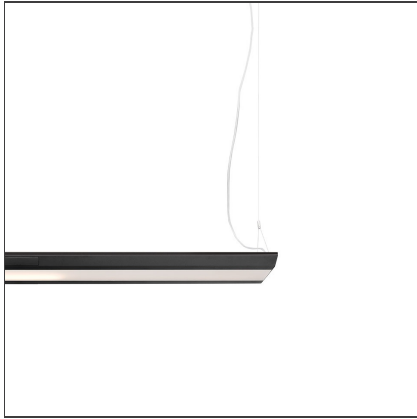

Kardo System Plus - 1127mm - 4000K - Black - DALI

IP20   Dimmerable: 

DESIGN BY

Paolo Mantero, Jacopo Acciaro

DESCRIPTION

TECHNICAL DRAWINGS

FEATURES

Article Code:	AW10304	Material:	Structural elements in extruded aluminum and end caps in ABS. Upper diffuser in satin opal methacrylate. Lower diffuser made of transparent methacrylate micro prism.
Colour:	White	Series:	Indoor
Installation:	Suspension	Emission:	Direct/indirect
Environment:	Indoor		

DIMENSIONS

Length:	cm 113
Width:	cm 25
Height:	cm 5

INCLUDED SOURCES

Category:	LED	Color temperature (K):	4000K
Number:	1	CRI:	80
Watt:	10W		
Delivered lumens output (lm):	411lm		
Type:	0		
Class:	A		
Category:	LED	Color temperature (K):	4000K
Number:	1	CRI:	80
Watt:	56W		
Delivered lumens output (lm):	5103lm		
Type:	0		
Class:	A		

LUMINAIRE

Watt:	56W + 10W	Delivered lumens output (lm):	5103lm + 411lm
		CCT:	4000K
		CRI:	80
		Dimmable Typology:	Dali

ACCESSORIES

NO
IMAGE
AVAILABLE

End Caps -
Without Sensor -
Black
AW00804

NO
IMAGE
AVAILABLE