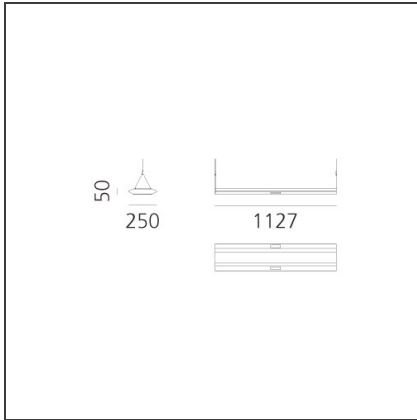

Kardo System Plus - 1127mm - 3000K - White - Undimmable

IP20  

DESIGN BY

Paolo Mantero, Jacopo Acciaro

DESCRIPTION

TECHNICAL DRAWINGS

FEATURES

Article Code:	AW10001	Material:	Structural elements in extruded aluminum and end caps in ABS. Upper diffuser in satin opal methacrylate. Lower diffuser made of transparent methacrylate micro prism.
Colour:	White	Series:	Indoor
Installation:	Suspension	Emission:	Direct/indirect
Environment:	Indoor		

DIMENSIONS

Length:	cm 113
Width:	cm 25
Height:	cm 5

INCLUDED SOURCES

Category:	LED	Color temperature (K):	3000K
Number:	1	CRI:	80
Watt:	10W		
Delivered lumens output (lm):	390lm		
Type:	0		
Class:	A		
Category:	LED	Color temperature (K):	3000K
Number:	1	CRI:	80
Watt:	56W		
Delivered lumens output (lm):	4843lm		
Type:	0		
Class:	A		

LUMINAIRE

Watt:	56W + 10W	Delivered lumens output (lm):	4843lm + 390lm
		CCT:	3000K
		CRI:	80

ACCESSORIESNO
IMAGE
AVAILABLEEnd Caps -
Without Sensor -
White
AW00801NO
IMAGE
AVAILABLEEnd Caps - With
Sensor - White
AW00901NO
IMAGE
AVAILABLEDirect Emission
Screens - 1127mm
AW05300NO
IMAGE
AVAILABLEDirect Emission
Screens - 2247mm
AW05400NO
IMAGE
AVAILABLEDirect Emission
Screens -
10.000mm
AW05500NO
IMAGE
AVAILABLEDirect Emission
Screens -
25.000mm
AW05600NO
IMAGE
AVAILABLEDirect Emission
Screens -
50.000mm
AW05700NO
IMAGE
AVAILABLEIntermediate
Suspension Kit (x1)
AW05000NO
IMAGE
AVAILABLEEnd Suspension
Kit (x1)
AW05100