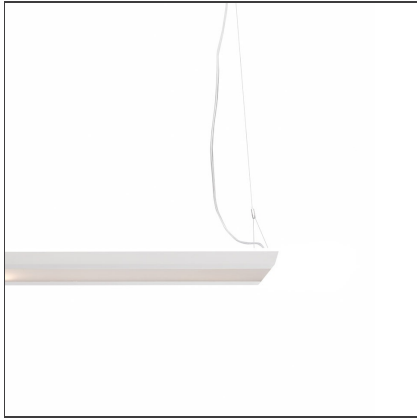

Kardo System Plus - 1127mm - 3000K - White - Undimmable

IP20  

DESIGN BY

Paolo Mantero, Jacopo Acciaro

DESCRIPTION

TECHNICAL DRAWINGS

FEATURES

Article Code:	AW10001	Material:	Structural elements in extruded aluminum and end caps in ABS. Upper diffuser in satin opal methacrylate. Lower diffuser made of transparent methacrylate micro prism.
Colour:	White	Series:	Indoor
Installation:	Suspension	Emission:	Direct/indirect
Environment:	Indoor		

DIMENSIONS

Length:	cm 113
Width:	cm 25
Height:	cm 5

INCLUDED SOURCES

Category:	LED	Color temperature (K):	3000K
Number:	1	CRI:	80
Watt:	10W		
Delivered lumens output (lm):	390lm		
Type:	0		
Class:	A		
Category:	LED	Color temperature (K):	3000K
Number:	1	CRI:	80
Watt:	56W		
Delivered lumens output (lm):	4843lm		
Type:	0		
Class:	A		