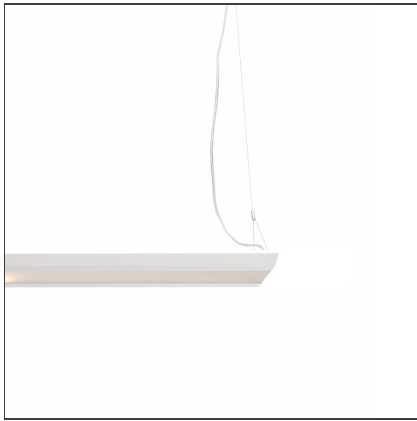

Kardo System Plus - 1127mm - 3000K - White - DALI

IP20   Dimmerable: 

DESIGN BY

Paolo Mantero, Jacopo Acciaro

DESCRIPTION

TECHNICAL DRAWINGS

FEATURES

Article Code:	AW10101	Material:	Structural elements in extruded aluminum and end caps in ABS. Upper diffuser in satin opal methacrylate. Lower diffuser made of transparent methacrylate micro prism.
Colour:	White	Series:	Indoor
Installation:	Suspension	Emission:	Direct/indirect
Environment:	Indoor		

DIMENSIONS

Length:	cm 113
Width:	cm 25
Height:	cm 5

INCLUDED SOURCES

Category:	LED	Color temperature (K):	3000K
Number:	1	CRI:	80
Watt:	10W		
Delivered lumens output (lm):	390lm		
Type:	0		
Class:	A		
Category:	LED	Color temperature (K):	3000K
Number:	1	CRI:	80
Watt:	56W		
Delivered lumens output (lm):	4843lm		
Type:	0		
Class:	A		

LUMINAIRE

Watt:	56W + 10W	Delivered lumens output (lm):	4843lm + 390lm
		CCT:	3000K
		CRI:	80
		Dimmable Typology:	Dali

ACCESSORIESNO
IMAGE
AVAILABLEEnd Caps -
Without Sensor -
White
AW00801NO
IMAGE
AVAILABLEEnd Caps - With
Sensor - White
AW00901NO
IMAGE
AVAILABLEDirect Emission
Screens - 1127mm
AW05300NO
IMAGE
AVAILABLEDirect Emission
Screens - 2247mm
AW05400NO
IMAGE
AVAILABLEDirect Emission
Screens -
10.000mm
AW05500NO
IMAGE
AVAILABLEDirect Emission
Screens -
25.000mm
AW05600NO
IMAGE
AVAILABLEDirect Emission
Screens -
50.000mm
AW05700NO
IMAGE
AVAILABLEIntermediate
Suspension Kit (x1)
AW05000NO
IMAGE
AVAILABLEEnd Suspension
Kit (x1)
AW05100