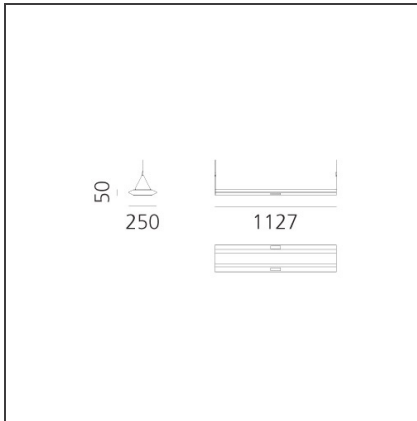

Kardo System Plus - 1127mm - 3000K - White - DALI

IP20   Dimmerable: 

DESIGN BY

Paolo Mantero, Jacopo Acciaro

DESCRIPTION

TECHNICAL DRAWINGS

FEATURES

Article Code:	AW10101	Material:	Structural elements in extruded aluminum and end caps in ABS. Upper diffuser in satin opal methacrylate. Lower diffuser made of transparent methacrylate micro prism.
Colour:	White	Series:	Indoor
Installation:	Suspension	Emission:	Direct/indirect
Environment:	Indoor		

DIMENSIONS

Length:	cm 113
Width:	cm 25
Height:	cm 5

INCLUDED SOURCES

Category:	LED	Color temperature (K):	3000K
Number:	1	CRI:	80
Watt:	10W		
Delivered lumens output (lm):	390lm		
Type:	0		
Class:	A		
Category:	LED	Color temperature (K):	3000K
Number:	1	CRI:	80
Watt:	56W		
Delivered lumens output (lm):	4843lm		
Type:	0		
Class:	A		

LUMINAIRE

Watt:	56W + 10W	Delivered lumens output (lm):	4843lm + 390lm
		CCT:	3000K
		CRI:	80
		Dimmable Typology:	Dali

ACCESSORIESNO
IMAGE
AVAILABLEEnd Caps -
Without Sensor -
White
AW00801NO
IMAGE
AVAILABLEEnd Caps - With
Sensor - White
AW00901NO
IMAGE
AVAILABLEDirect Emission
Screens - 1127mm
AW05300NO
IMAGE
AVAILABLEDirect Emission
Screens - 2247mm
AW05400NO
IMAGE
AVAILABLEDirect Emission
Screens -
10.000mm
AW05500NO
IMAGE
AVAILABLEDirect Emission
Screens -
25.000mm
AW05600NO
IMAGE
AVAILABLEDirect Emission
Screens -
50.000mm
AW05700NO
IMAGE
AVAILABLEIntermediate
Suspension Kit (x1)
AW05000NO
IMAGE
AVAILABLEEnd Suspension
Kit (x1)
AW05100