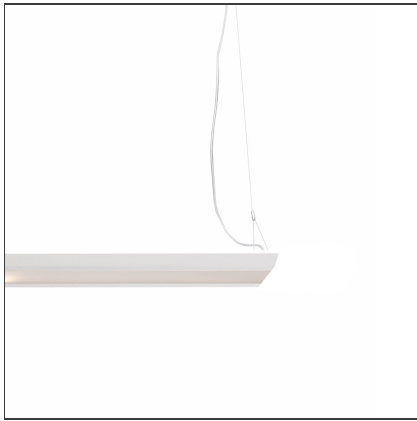

Kardo System - 2247mm - 4000K - White - DALI

IP20   Dimmerable: 

DESIGN BY

Paolo Mantero, Jacopo Acciari

DESCRIPTION

Kardo is a suspension lamp office capable of providing at the same time a general lighting and personal. The ambient lighting is mainly diffused indirect, direct emission is controlled by a micro-prism methacrylate lower diffuser in transparent with UGR <19 and lets achieve a 300lux illuminance on the work surface. This is activated / deactivated by means of two presence detectors and is controlled by a daylight sensor placed in the end caps. The device is therefore designed to provide independently for on, off and the primary light intensity adjustment. When workstations are abandoned, the primary light initially maintains the previous state and then lower its intensity and off according to predetermined time intervals. Whenever the unit detects a new presence of people, the primary light is turned back with proper intensity to daylight. In the central part of the device you can be activated two task light. Kardo is in fact designed to meet the needs of offices, in particular to manage the light in configurations with frontally positioned desks. The task light are focused on the work area, create a illuminance useful contribution to achieve 500 lux and can be managed directly by the user. The switching on and off of the personal light takes place in fact through proximity sensor. Auto Power Off is synchronized to switching off the general light in the absence of personnel in the work. Kardo do not only ensures correct performance of light but intelligent user interaction. It allows the customization of your area in compliance with regulations and manage independently the general illumination according to the real needs of presence and natural light to ensure functionality and energy saving.