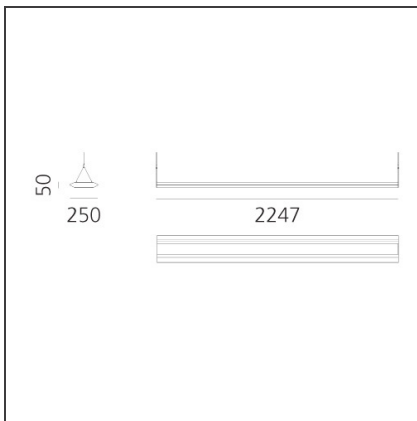

TECHNICAL DRAWINGS

FEATURES

Article Code:	AW00701	Material:	Structural elements in extruded aluminum and end caps in ABS. Upper diffuser in satin opal methacrylate. Lower diffuser made of transparent methacrylate micro prism.
Colour:	White	Series:	Indoor
Installation:	Suspension	Emission:	Direct/indirect
Environment:	Indoor		

DIMENSIONS

Length:	cm 225
Width:	cm 25
Height:	cm 5

INCLUDED SOURCES

Category:	LED	Color temperature (K):	4000K
Number:	1	CRI:	80
Watt:	101W		
Delivered lumens output (lm):	10206lm		
Type:	0		
Class:	A		