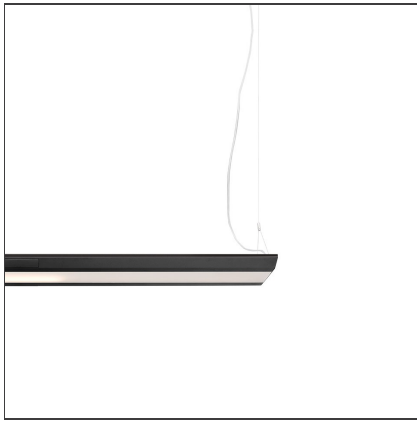

Kardo System - 2247mm - 4000K - Black - DALI

IP20   Dimmerable: 

DESIGN BY

Paolo Mantero, Jacopo Acciaro

DESCRIPTION

Kardo is a suspension lamp office capable of providing at the same time a general lighting and personal. The ambient lighting is mainly diffused indirect, direct emission is controlled by a micro-prism methacrylate lower diffuser in transparent with UGR <19 and lets achieve a 300lux illuminance on the work surface. This is activated / deactivated by means of two presence detectors and is controlled by a daylight sensor placed in the end caps. The device is therefore designed to provide independently for on, off and the primary light intensity adjustment. When workstations are abandoned, the primary light initially maintains the previous state and then lower its intensity and off according to predetermined time intervals. Whenever the unit detects a new presence of people, the primary light is turned back with proper intensity to daylight. In the central part of the device you can be activated two task light. Kardo is in fact designed to meet the needs of offices, in particular to manage the light in configurations with frontally positioned desks. The task light are focused on the work area, create a illuminance useful contribution to achieve 500 lux and can be managed directly by the user. The switching on and off of the personal light takes place in fact through proximity sensor. Auto Power Off is synchronized to switching off the general light in the absence of personnel in the work. Kardo do not only ensures correct performance of light but intelligent user interaction. It allows the customization of your area in compliance with regulations and manage independently the general illumination according to the real needs of presence and natural light to ensure functionality and energy saving.