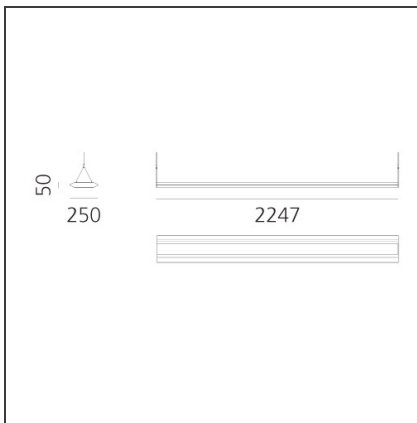

TECHNICAL DRAWINGS

FEATURES

Article Code:	AW00704	Material:	Structural elements in extruded aluminum and end caps in ABS. Upper diffuser in satin opal methacrylate. Lower diffuser made of transparent methacrylate micro prism.
Colour:	Black	Series:	Indoor
Installation:	Suspension	Emission:	Direct/indirect
Environment:	Indoor		

DIMENSIONS

Length:	cm 225
Width:	cm 25
Height:	cm 5

INCLUDED SOURCES

Category:	LED	Color temperature (K):	4000K
Number:	1	CRI:	80
Watt:	101W		
Delivered lumens output (lm):	10206lm		
Type:	0		
Class:	A		