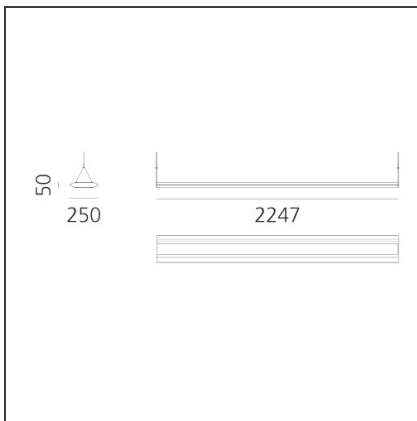

TECHNICAL DRAWINGS

FEATURES

Article Code:	AW00404	Material:	Structural elements in extruded aluminum and end caps in ABS. Upper diffuser in satin opal methacrylate. Lower diffuser made of transparent methacrylate micro prism.
Colour:	Black	Series:	Indoor
Installation:	Suspension	Emission:	Direct/indirect
Environment:	Indoor		

DIMENSIONS

Length:	cm 225
Width:	cm 25
Height:	cm 5

INCLUDED SOURCES

Category:	LED	Color temperature (K):	3000K
Number:	1	CRI:	80
Watt:	101W		
Delivered lumens output (lm):	9686lm		
Type:	0		
Class:	A		

LUMINAIRE