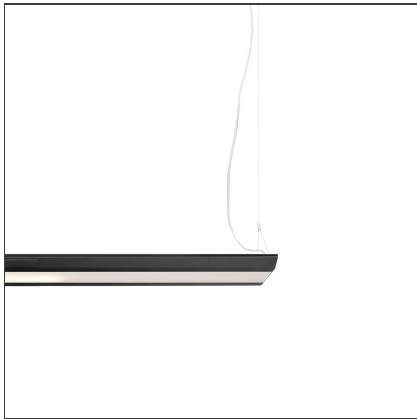

Kardo System - 2247mm - 3000K - Black - Undimmable

IP20  

DESIGN BY

Paolo Mantero, Jacopo Acciaro

DESCRIPTION

Kardo is a suspension lamp office capable of providing at the same time a general lighting and personal. The ambient lighting is mainly diffused indirect, direct emission is controlled by a micro-prism methacrylate lower diffuser in transparent with UGR <19 and lets achieve a 300lux illuminance on the work surface. This is activated / deactivated by means of two presence detectors and is controlled by a daylight sensor placed in the end caps. The device is therefore designed to provide independently for on, off and the primary light intensity adjustment. When workstations are abandoned, the primary light initially maintains the previous state and then lower its intensity and off according to predetermined time intervals. Whenever the unit detects a new presence of people, the primary light is turned back with proper intensity to daylight. In the central part of the device you can be activated two task light. Kardo is in fact designed to meet the needs of offices, in particular to manage the light in configurations with frontally positioned desks. The task light are focused on the work area, create a illuminance useful contribution to achieve 500 lux and can be managed directly by the user. The switching on and off of the personal light takes place in fact through proximity sensor. Auto Power Off is synchronized to switching off the general light in the absence of personnel in the work. Kardo do not only ensures correct performance of light but intelligent user interaction. It allows the customization of your area in compliance with regulations and manage independently the general illumination according to the real needs of presence and natural light to ensure functionality and energy saving.