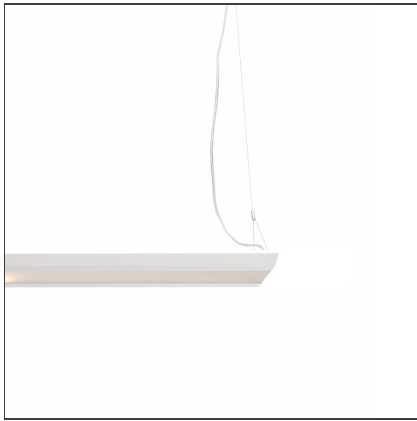

Kardo System - 1127mm - 4000K - White - Undimmable

IP20  

DESIGN BY

Paolo Mantero, Jacopo Acciari

DESCRIPTION

Kardo is a suspension lamp office capable of providing at the same time a general lighting and personal. The ambient lighting is mainly diffused indirect, direct emission is controlled by a micro-prism methacrylate lower diffuser in transparent with UGR <19 and lets achieve a 300lux illuminance on the work surface. This is activated / deactivated by means of two presence detectors and is controlled by a daylight sensor placed in the end caps. The device is therefore designed to provide independently for on, off and the primary light intensity adjustment. When workstations are abandoned, the primary light initially maintains the previous state and then lower its intensity and off according to predetermined time intervals. Whenever the unit detects a new presence of people, the primary light is turned back with proper intensity to daylight. In the central part of the device you can be activated two task light. Kardo is in fact designed to meet the needs of offices, in particular to manage the light in configurations with frontally positioned desks. The task light are focused on the work area, create a illuminance useful contribution to achieve 500 lux and can be managed directly by the user. The switching on and off of the personal light takes place in fact through proximity sensor. Auto Power Off is synchronized to switching off the general light in the absence of personnel in the work. Kardo do not only ensures correct performance of light but intelligent user interaction. It allows the customization of your area in compliance with regulations and manage independently the general illumination according to the real needs of presence and natural light to ensure functionality and energy saving.