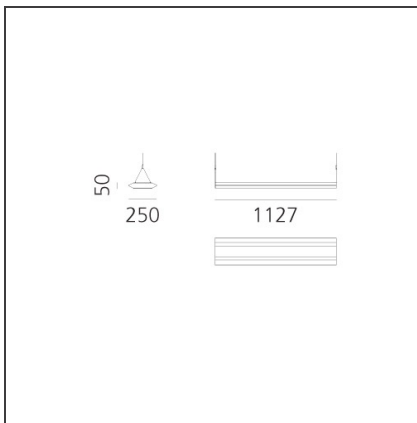

TECHNICAL DRAWINGS

FEATURES

Article Code:	AW00201	Material:	Structural elements in extruded aluminum and end caps in ABS. Upper diffuser in satin opal methacrylate. Lower diffuser made of transparent methacrylate micro prism.
Colour:	White	Series:	Indoor
Installation:	Suspension	Emission:	Direct/indirect
Environment:	Indoor		

DIMENSIONS

Length:	cm 113
Width:	cm 25
Height:	cm 5

INCLUDED SOURCES

Category:	LED	Color temperature (K):	4000K
Number:	1	CRI:	80
Watt:	56W		
Delivered lumens output (lm):	5103lm		
Type:	0		
Class:	A		

LUMINAIRE

Watt:	56W	Delivered lumens output (lm):	5103lm
		CCT:	4000K
		CRI:	80

ACCESSORIES

End Caps -
Without Sensor -
White
AW00801

End Caps - With
Sensor - White
AW00901

Direct Emission
Screens - 1127mm
AW05300

Direct Emission
Screens - 2247mm
AW05400