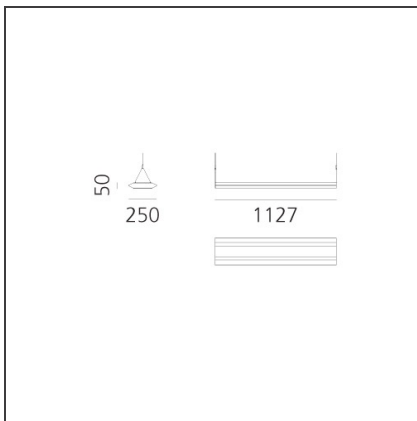

TECHNICAL DRAWINGS

FEATURES

Article Code:	AW00304	Material:	Structural elements in extruded aluminum and end caps in ABS. Upper diffuser in satin opal methacrylate. Lower diffuser made of transparent methacrylate micro prism.
Colour:	White	Series:	Indoor
Installation:	Suspension	Emission:	Direct/indirect
Environment:	Indoor		

DIMENSIONS

Length:	cm 113
Width:	cm 25
Height:	cm 5

INCLUDED SOURCES

Category:	LED	Color temperature (K):	4000K
Number:	1	CRI:	80
Watt:	56W		
Delivered lumens output (lm):	5103lm		
Type:	0		
Class:	A		

LUMINAIRE

NO
IMAGE
AVAILABLE

Direct Emission
Screens - 1127mm
AW05300

NO
IMAGE
AVAILABLE

Direct Emission
Screens - 2247mm
AW05400

NO
IMAGE
AVAILABLE

Direct Emission
Screens -
10.000mm
AW05500

NO
IMAGE
AVAILABLE

Direct Emission
Screens -
25.000mm
AW05600