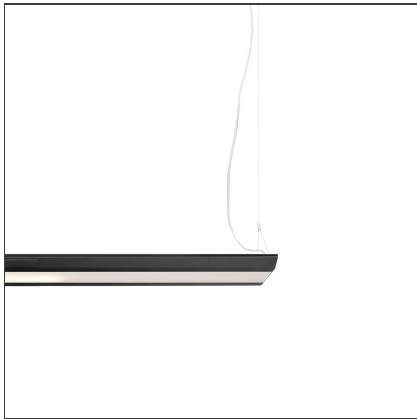

Kardo System - 1127mm - 4000K - Black - DALI

IP20   Dimmerable: 

DESIGN BY

Paolo Mantero, Jacopo Acciari

DESCRIPTION

Kardo is a suspension lamp office capable of providing at the same time a general lighting and personal. The ambient lighting is mainly diffused indirect, direct emission is controlled by a micro-prism methacrylate lower diffuser in transparent with UGR <19 and lets achieve a 300lux illuminance on the work surface. This is activated / deactivated by means of two presence detectors and is controlled by a daylight sensor placed in the end caps. The device is therefore designed to provide independently for on, off and the primary light intensity adjustment. When workstations are abandoned, the primary light initially maintains the previous state and then lower its intensity and off according to predetermined time intervals. Whenever the unit detects a new presence of people, the primary light is turned back with proper intensity to daylight. In the central part of the device you can be activated two task light. Kardo is in fact designed to meet the needs of offices, in particular to manage the light in configurations with frontally positioned desks. The task light are focused on the work area, create a illuminance useful contribution to achieve 500 lux and can be managed directly by the user. The switching on and off of the personal light takes place in fact through proximity sensor. Auto Power Off is synchronized to switching off the general light in the absence of personnel in the work. Kardo do not only ensures correct performance of light but intelligent user interaction. It allows the customization of your area in compliance with regulations and manage independently the general illumination according to the real needs of presence and natural light to ensure functionality and energy saving.