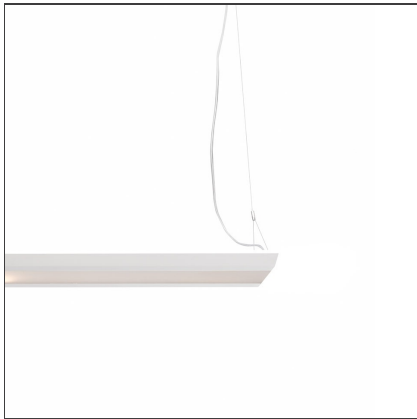

Kardo System - 1127mm - 3000K - White - DALI

IP20   Dimmerable: 

DESIGN BY

Paolo Mantero, Jacopo Acciari

DESCRIPTION

Kardo is a suspension lamp office capable of providing at the same time a general lighting and personal. The ambient lighting is mainly diffused indirect, direct emission is controlled by a micro-prism methacrylate lower diffuser in transparent with UGR <19 and lets achieve a 300lux illuminance on the work surface. This is activated / deactivated by means of two presence detectors and is controlled by a daylight sensor placed in the end caps. The device is therefore designed to provide independently for on, off and the primary light intensity adjustment. When workstations are abandoned, the primary light initially maintains the previous state and then lower its intensity and off according to predetermined time intervals. Whenever the unit detects a new presence of people, the primary light is turned back with proper intensity to daylight. In the central part of the device you can be activated two task light. Kardo is in fact designed to meet the needs of offices, in particular to manage the light in configurations with frontally positioned desks. The task light are focused on the work area, create a illuminance useful contribution to achieve 500 lux and can be managed directly by the user. The switching on and off of the personal light takes place in fact through proximity sensor. Auto Power Off is synchronized to switching off the general light in the absence of personnel in the work. Kardo do not only ensures correct performance of light but intelligent user interaction. It allows the customization of your area in compliance with regulations and manage independently the general illumination according to the real needs of presence and natural light to ensure functionality and energy saving.