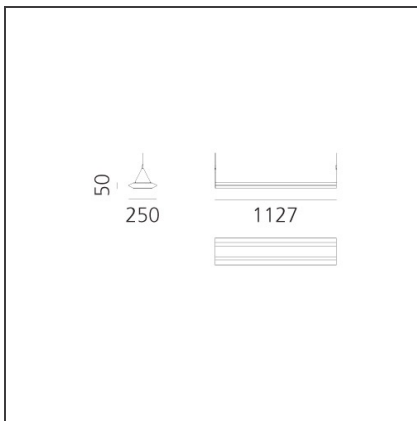

TECHNICAL DRAWINGS

FEATURES

Article Code:	AW00101	Material:	Structural elements in extruded aluminum and end caps in ABS. Upper diffuser in satin opal methacrylate. Lower diffuser made of transparent methacrylate micro prism.
Colour:	White	Series:	Indoor
Installation:	Suspension	Emission:	Direct/indirect
Environment:	Indoor		

DIMENSIONS

Length:	cm 113
Width:	cm 25
Height:	cm 5

INCLUDED SOURCES

Category:	LED	Color temperature (K):	3000K
Number:	1	CRI:	80
Watt:	56W		
Delivered lumens output (lm):	4843lm		
Type:	0		
Class:	A		

LUMINAIRE

NO
IMAGE
AVAILABLE

Direct Emission
Screens - 1127mm
AW05300

NO
IMAGE
AVAILABLE

Direct Emission
Screens - 2247mm
AW05400

NO
IMAGE
AVAILABLE

Direct Emission
Screens -
10.000mm
AW05500

NO
IMAGE
AVAILABLE

Direct Emission
Screens -
25.000mm
AW05600