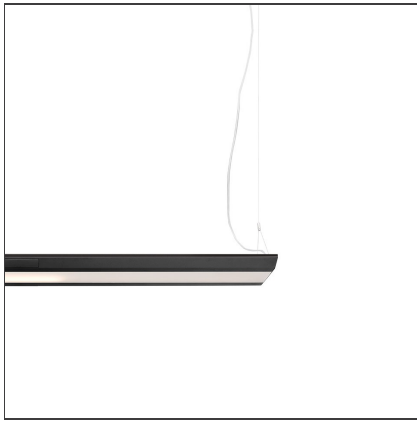

Kardo System - 1127mm - 3000K - Black - DALI

IP20 Dimmerable:

DESIGN BY

Paolo Mantero, Jacopo Acciari

DESCRIPTION

Kardo is a suspension lamp office capable of providing at the same time a general lighting and personal. The ambient lighting is mainly diffused indirect, direct emission is controlled by a micro-prism methacrylate lower diffuser in transparent with UGR <19 and lets achieve a 300lux illuminance on the work surface. This is activated / deactivated by means of two presence detectors and is controlled by a daylight sensor placed in the end caps. The device is therefore designed to provide independently for on, off and the primary light intensity adjustment. When workstations are abandoned, the primary light initially maintains the previous state and then lower its intensity and off according to predetermined time intervals. Whenever the unit detects a new presence of people, the primary light is turned back with proper intensity to daylight. In the central part of the device you can be activated two task light. Kardo is in fact designed to meet the needs of offices, in particular to manage the light in configurations with frontally positioned desks. The task light are focused on the work area, create a illuminance useful contribution to achieve 500 lux and can be managed directly by the user. The switching on and off of the personal light takes place in fact through proximity sensor. Auto Power Off is synchronized to switching off the general light in the absence of personnel in the work. Kardo do not only ensures correct performance of light but intelligent user interaction. It allows the customization of your area in compliance with regulations and manage independently the general illumination according to the real needs of presence and natural light to ensure functionality and energy saving.