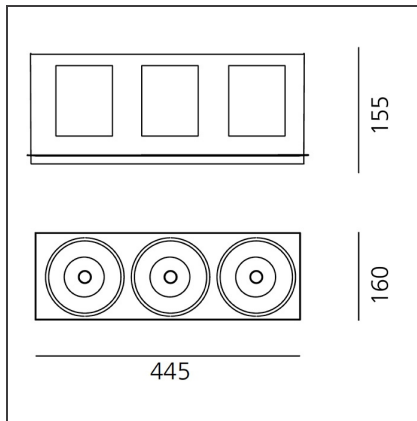

JavaLED_3x26W_12°_3000K_TRIMLESS

IP20  

DESIGN BY

Ernesto Gismondi

DESCRIPTION

Trim or trimless adjustable downlights using LED. 3 models: square with 1 lamp, rectangular with 2, 3 and 4 lamps. Each spotlight may be adjusted individually with a tilt angle ranging from -20° to +70°, and rotation of up to 355°.

TECHNICAL DRAWINGS

FEATURES

Article Code:	M2879W01	Material:	Acciaio
Colour:	White	Series:	Indoor
Installation:	Recessed		

DIMENSIONS

Length:	cm 44.5	Cutout Width:	cm 16
Width:	cm 16	Cutout length:	cm 45
Height:	cm 15.5	Cutout shape:	Rectangular
Recessed depth:	cm 15.5	Glow Wire Test:	960