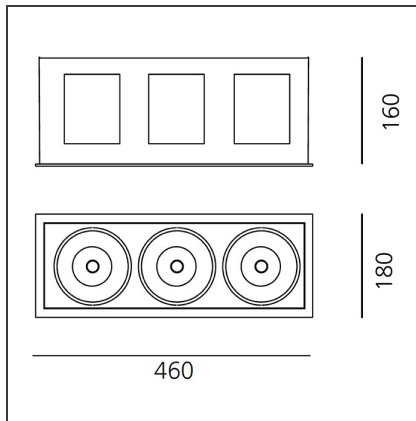

TECHNICAL DRAWINGS

FEATURES

Article Code:	M2870W21	Material:	Acciaio
Colour:	White	Series:	Indoor
Installation:	Recessed		

DIMENSIONS

Length:	cm 46	Cutout Width:	cm 15
Width:	cm 18	Cutout length:	cm 45
Height:	cm 16	Cutout shape:	Rectangular
Recessed depth:	cm 16	Glow Wire Test:	960

INCLUDED SOURCES

Category:	LED	Color temperature (K):	3000K
Number:	3	Color Tolerance:	MacAdam 3SDCM
Watt:	26W	CRI:	=80(min.)
Delivered lumens output (lm):	2303 lm	Efficacy:	90lm/W
Type:	0	Service Life:	L70(6K)>50000h

LUMINAIRE

Power Supply:	Electronic remote	Delivered lumens output (lm):	5948lm
Watt:	78.0W	CCT:	3000K
		Efficiency:	100%
		Efficacy:	76.26lm/W

Notes

Independent power supply to be ordered separately.