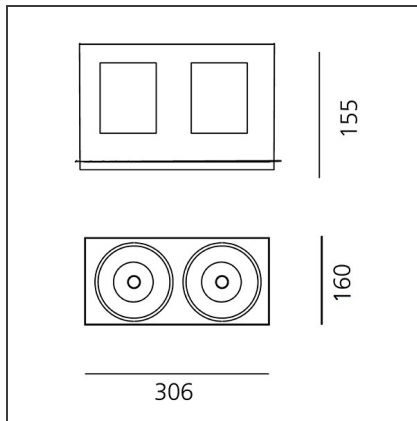

JavaLED_2x26W_34°_3000K_TRIMLESS

IP20  

DESIGN BY

Ernesto Gismondi

DESCRIPTION

Trim or trimless adjustable downlights using LED. 3 models: square with 1 lamp, rectangular with 2, 3 and 4 lamps. Each spotlight may be adjusted individually with a tilt angle ranging from -20° to +70°, and rotation of up to 355°.

TECHNICAL DRAWINGS

FEATURES

Article Code:	M2878W01	Material:	Acciaio
Colour:	White	Series:	Indoor
Installation:	Recessed		

DIMENSIONS

Length:	cm 30.6	Cutout Width:	cm 16
Width:	cm 16	Cutout length:	cm 30.6
Height:	cm 15.5	Cutout shape:	Rectangular
Recessed depth:	cm 15.5	Glow Wire Test:	960