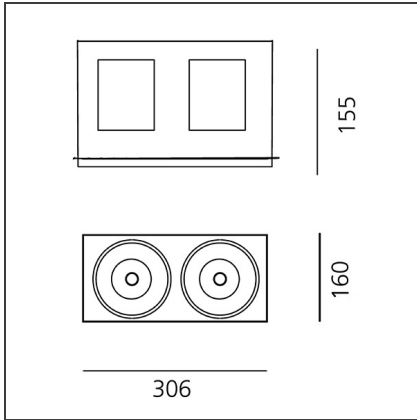

JavaLED_2x26W_24°_3000K_TRIMLESS

IP20  

DESIGN BY

Ernesto Gismondi

DESCRIPTION

Trim or trimless adjustable downlights using LED. 3 models: square with 1 lamp, rectangular with 2, 3 and 4 lamps. Each spotlight may be adjusted individually with a tilt angle ranging from -20° to +70°, and rotation of up to 355°.

TECHNICAL DRAWINGS

FEATURES

Article Code:	M2877W01	Material:	Acciaio
Colour:	White	Series:	Indoor
Installation:	Recessed		

DIMENSIONS

Length:	cm 30.6	Cutout Width:	cm 16
Width:	cm 16	Cutout length:	cm 30.6
Height:	cm 15.5	Cutout shape:	Rectangular
Recessed depth:	cm 15.5	Glow Wire Test:	960