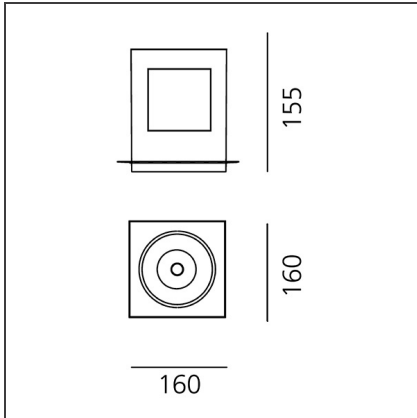

JavaLED_26W_34°_3000K_TRIMLESS

IP20  

DESIGN BY

Ernesto Gismondi

DESCRIPTION

Trim or trimless adjustable downlights using LED. 3 models: square with 1 lamp, rectangular with 2, 3 and 4 lamps. Each spotlight may be adjusted individually with a tilt angle ranging from -20° to +70°, and rotation of up to 355°.

TECHNICAL DRAWINGS

FEATURES

Article Code:	M2875W01	Material:	Acciaio
Colour:	White	Series:	Indoor
Installation:	Recessed		

DIMENSIONS

Length:	cm 16	Cutout Width:	cm 16
Width:	cm 16	Cutout length:	cm 16
Height:	cm 15.5	Glow Wire Test:	960
Recessed depth:	cm 15.5		