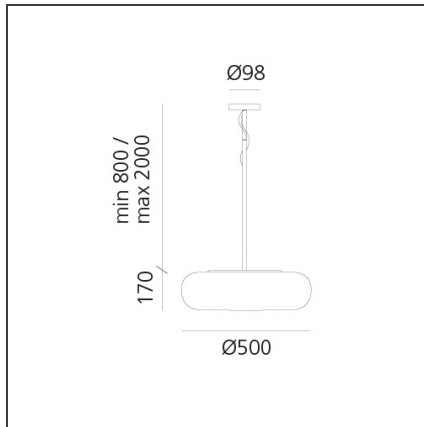

Itka 50 Suspension

IP20 

DESIGN BY

Naoto Fukasawa

TECHNICAL DRAWINGS

FEATURES

Article Code:	DX0060B10	Material:	Blown glass, steel
Colour:	White	Series:	Design, Danese
Installation:	Suspension		
Environment:	Indoor		

DIMENSIONS

Height:	cm 17
Base Diameter:	cm 9.8
Max Extension Height:	cm 200

NOT INCLUDED SOURCES

Category:	FLUO	Class:	A
Number:	3		
Watt:	22W		
Socket:	E27		

ALTERNATIVE SOURCES

Category:	LED
Number:	3
Watt:	8W
Type:	2
Socket:	E27
Class:	A

LUMINAIRE

Watt:	22W
--------------	-----