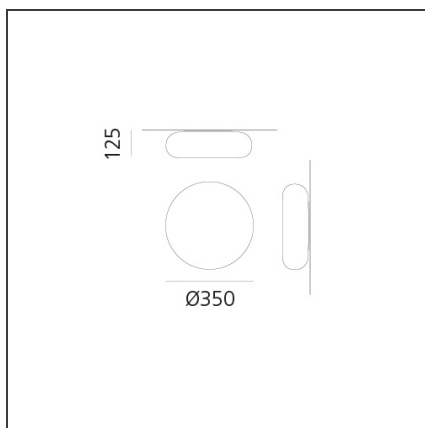

Itka 35 Wall/Ceiling

IP65 

DESIGN BY

Naoto Fukasawa

TECHNICAL DRAWINGS

FEATURES

Article Code:	DX0060110	Material:	Blown glass, steel
Colour:	White	Series:	Design, Danese
Installation:	Wall, Ceiling		
Environment:	Indoor		

DIMENSIONS

Width: cm 12.5

NOT INCLUDED SOURCES

Category:	FLUO	Class:	A
Number:	3		
Watt:	10W		
Socket:	E14		

ALTERNATIVE SOURCES

Category:	LED
Number:	3
Watt:	4W
Type:	2
Socket:	E14
Class:	A

LUMINAIRE

Watt: 10W