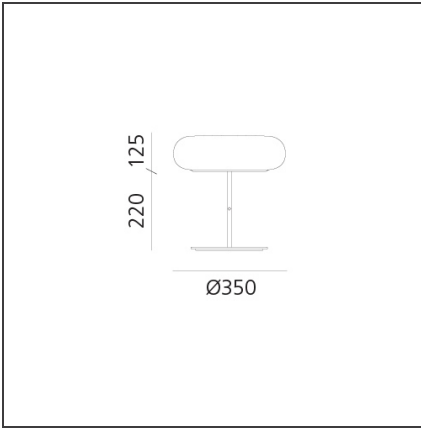

Itka 35 Table Stem

IP20 

DESIGN BY

Naoto Fukasawa

TECHNICAL DRAWINGS

FEATURES

Article Code:	DX0060C10	Material:	Blown glass, steel
Colour:	White	Series:	Design, Danese
Installation:	Table		
Environment:	Indoor		

DIMENSIONS

Height:	cm 12.5
Base Diameter:	cm 35
Max Extension Height:	cm 22

NOT INCLUDED SOURCES

Category:	FLUO	Class:	A
Number:	3		
Watt:	10W		
Socket:	E14		

ALTERNATIVE SOURCES

Category:	LED
Number:	3
Watt:	4W
Type:	2
Socket:	E14
Class:	A

LUMINAIRE

Watt:	#N/DW	Delivered lumens output (lm):	1292lm
		CCT:	0K
		Efficiency:	74%
		Efficacy:	43.08lm/W
		CRI:	0