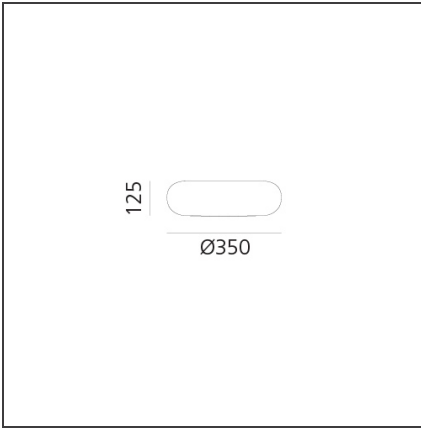

TECHNICAL DRAWINGS

FEATURES

Article Code:	DX0060F10	Material:	Blown glass, steel
Colour:	White	Series:	Design, Danese
Installation:	Table		
Environment:	Indoor		

DIMENSIONS

Height:	cm 12.5
Base Diameter:	cm 35

NOT INCLUDED SOURCES

Category:	FLUO	Class:	A
Number:	3		
Watt:	10W		
Socket:	E14		

ALTERNATIVE SOURCES

Category:	LED
Number:	3
Watt:	4W
Type:	2
Socket:	E14
Class:	A

LUMINAIRE

Watt:	#N/DW	Delivered lumens output (lm):	1292lm
		CCT:	0K
		Efficiency:	74%
		Efficacy:	43.08lm/W
		CRI:	0