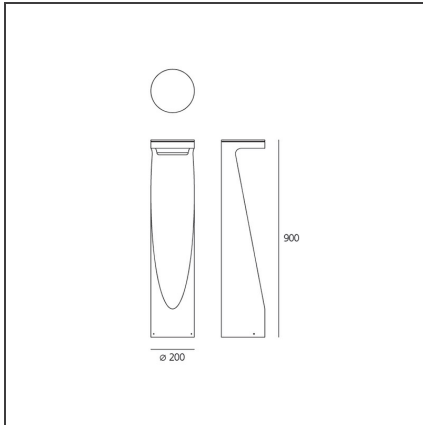

Ippolito 90

IP65 

DESIGN BY

Alessandro Pedretti

DESCRIPTION

Light fixture with direct emission, with a unique high-performance monochromatic COB LED. Floor installation. Available in two heights (h 45cm and h 90cm). Composed by support with lamp compartment, lamp and ballast compartment. Cylindrical lamp support in engineering polymer (compact polyurethane), with co-molded galvanized steel reinforcing elements. Painted with polyurethane resistant to atmospheric and chemical agents. Fixture head in die-cast EN-AB 47100 aluminium, painted with 3-stage outdoor treatment: nanotechnologies, antioxidant primer, polyester paint. UV resistant diffuser in transparent shock resistant polycarbonate. Accessory compartment in polymers with closure cover in AISI 316. Hot galvanized steel mounting plate, with holes for ground fixing by means of log bolts or dowels. AISI 316 stainless steel screws and silicone seal gasket. Provided with IP67 cable and connector for the mains connection. Technical features of light fixtures in compliance with EN60598-1. IP Rating IP65. Insulation class II.

TECHNICAL DRAWINGS

FEATURES

Article Code:	T085000	Material:	Aluminum, polycarbonate, polyurethane
Colour:	anthracite grey/light grey	Series:	Outdoor
Installation:	Bollard		

DIMENSIONS

Height:	cm 90	Impact Resistance:	IK10
		Glow Wire Test:	650

INCLUDED SOURCES

Category:	LED	Color temperature (K):	3000K
Number:	1	Color Tolerance:	MacAdam 2SDCM
Watt:	15W	CRI:	80 typ
Delivered lumens output (lm):	1290lm		
Type:	0		
Class:	A		

LUMINAIRE

Watt:	15W	Delivered lumens output (lm):	1212lm
		CCT:	3000K
		Efficiency:	87%
		Efficacy:	80.80lm/W
		CRI:	90