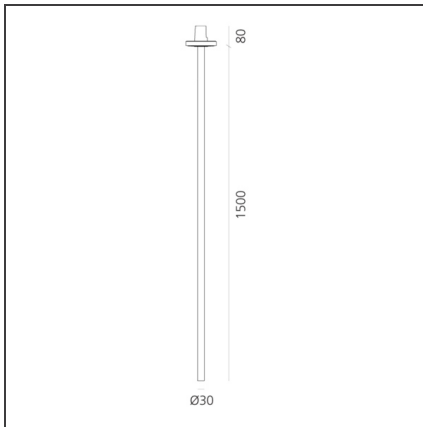

Iosif

DESIGN BY

Milodamalo

DESCRIPTION

Iosif is an indoor light fitting producing accent lighting, as well as being a graphic element in space. Materials: painted aluminium. Specification: a ceiling mounted, ultra-light painted aluminium cylinder with an LED source at its lower end, which is controlled by special lenses adjusting the light emission and ensuring a focused, soft beam.

TECHNICAL DRAWINGS

FEATURES

Article Code:	- - -	Material:	Aluminium
Colour:	Red	Series:	Scenarios
Installation:	Ceiling		

DIMENSIONS

Height:	cm 150
---------	--------

INCLUDED SOURCES

Category:	LED	Color temperature (K):	3000K
Number:	1	Efficacy:	46lm/W
Watt:	3W		
Delivered lumens output (lm):	310lm		
Type:	0		
Class:	A		

LUMINAIRE

Watt:	4,5W	Delivered lumens output (lm):	207lm
		CCT:	3000K
		Efficiency:	67%
		Efficacy:	46lm/W
		CRI:	93