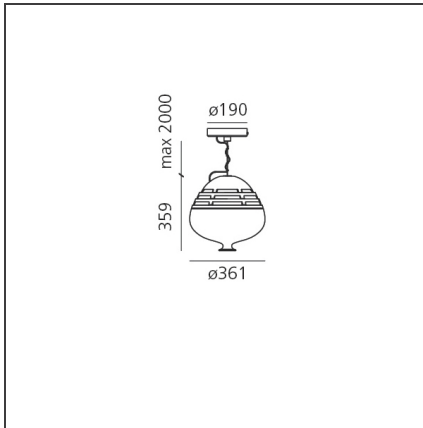

Invero Suspension LED 3000K White/Blue

IP20  Dimmerable: 

DESIGN BY

Carlotta de Bevilacqua

DESCRIPTION

As Icalmo, Invero combines the features of a craft technique with optoelectronics innovation. Added to Incipit - an optical, thermal and technological machine - Artemide combines a human and craft dimension, contemplating the beauty of imperfection thanks to the revisitation of the blown glass. Invero resumes in the proportions the classic form of the Veronese vase, typical of the Venetian glass production. It is a reinterpretation of the traditional glass processing techniques not only in the finish but also in the form that is translation of a specific craftsmanship production. Invero, even in its geometry, becomes a tribute to a historical memory, takes up ancient knowledge and values in a contemporary craft key skills, supporting and preserving them.

TECHNICAL DRAWINGS

FEATURES

Article Code:	- - -	Material:	Glass, aluminium, methacrylate
Colour:	White/Blue	Series:	Scenarios
Installation:	Suspension		

DIMENSIONS

Height:	cm 35.9
Base Diameter:	cm 19
Max Height from ceiling:	cm 200

INCLUDED SOURCES

Category:	LED	Color temperature (K):	3000K
Number:	1	Color Tolerance:	MacAdam 2SDCM
Watt:	44W	CRI:	90
Delivered lumens output (lm):	4230lm		
Type:	0		
Class:	A		

LUMINAIRE

Watt:	44W	Delivered lumens output (lm):	2472lm
		CCT:	3000K
		Efficiency:	60%
		Efficacy:	56.19lm/W
		CRI:	90
		Dimmable Typology:	Push