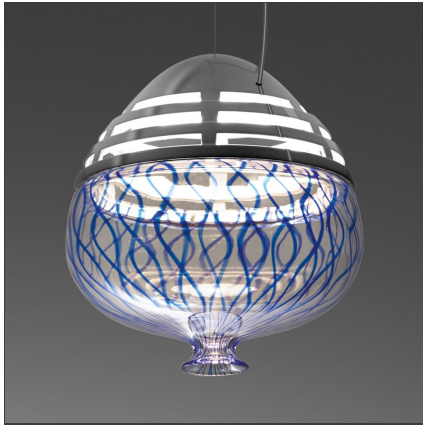

Invero Suspension LED 3000K White/Blue

IP20  Dimmerable: 

DESIGN BY

Carlotta de Bevilacqua

DESCRIPTION

As Icalmo, Invero combines the features of a craft technique with optoelectronics innovation. Added to Incipit - an optical, thermal and technological machine - Artemide combines a human and craft dimension, contemplating the beauty of imperfection thanks to the revisitation of the blown glass. Invero resumes in the proportions the classic form of the Veronese vase, typical of the Venetian glass production. It is a reinterpretation of the traditional glass processing techniques not only in the finish but also in the form that is translation of a specific craftsmanship production. Invero, even in its geometry, becomes a tribute to a historical memory, takes up ancient knowledge and values in a contemporary craft key skills, supporting and preserving them.

TECHNICAL DRAWINGS

FEATURES

Article Code:	- - -	Material:	Glass, aluminium, methacrylate
Colour:	White/Blue	Series:	Scenarios
Installation:	Suspension		

DIMENSIONS

Height:	cm 35.9
Base Diameter:	cm 19
Max Height from ceiling:	cm 200

INCLUDED SOURCES

Category:	LED	Color temperature (K):	3000K
Number:	1	Color Tolerance:	MacAdam 2SDCM
Watt:	44W	CRI:	90
Delivered lumens output (lm):	4230lm		
Type:	0		
Class:	A		

LUMINAIRE

Watt:	44W	Delivered lumens output (lm):	2472lm
		CCT:	3000K
		Efficiency:	60%
		Efficacy:	56.19lm/W
		CRI:	90
		Dimmable Typology:	Push