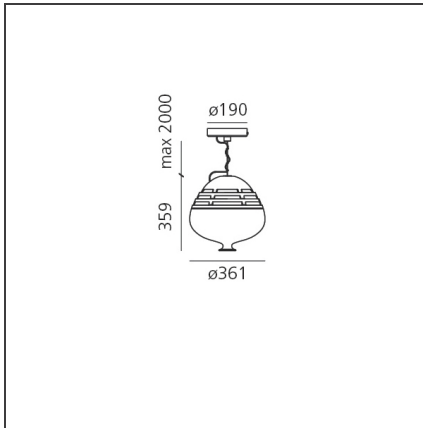

Invero Suspension LED 3000K White

IP20  Dimmerable: 

DESIGN BY

Carlotta de Bevilacqua

DESCRIPTION

As Icalmo, Invero combines the features of a craft technique with optoelectronics innovation. Added to Incipit - an optical, thermal and technological machine - Artemide combines a human and craft dimension, contemplating the beauty of imperfection thanks to the revisitation of the blown glass. Invero resumes in the proportions the classic form of the Veronese vase, typical of the Venetian glass production. It is a reinterpretation of the traditional glass processing techniques not only in the finish but also in the form that is translation of a specific craftsmanship production. Invero, even in its geometry, becomes a tribute to a historical memory, takes up ancient knowledge and values in a contemporary craft key skills, supporting and preserving them.

TECHNICAL DRAWINGS

FEATURES

Article Code:	- - -	Material:	Glass, aluminium, methacrylate
Colour:	White	Series:	Scenarios
Installation:	Suspension		

DIMENSIONS

Height:	cm 35.9
Base Diameter:	cm 19
Max Height from ceiling:	cm 200

INCLUDED SOURCES

Category:	LED	Color temperature (K):	3000K
Number:	1	Color Tolerance:	MacAdam 2SDCM
Watt:	44W	CRI:	90
Delivered lumens output (lm):	4230lm		
Type:	0		
Class:	A		

LUMINAIRE

Watt:	44W	Delivered lumens output (lm):	2472lm
		CCT:	3000K
		Efficiency:	60%
		Efficacy:	56.19lm/W
		CRI:	90
		Dimmable Typology:	Push