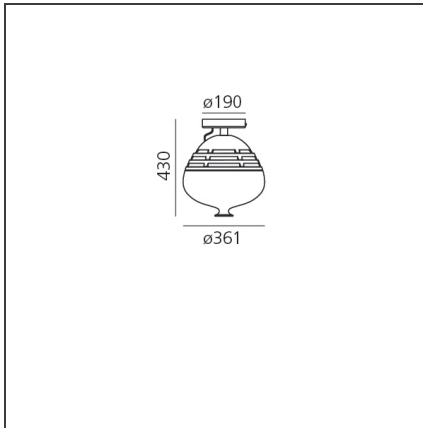

Invero Ceiling LED 3000K White

IP20  Dimmerable: 

DESIGN BY

Carlotta de Bevilacqua

DESCRIPTION

As Icalmo, Invero combines the features of a craft technique with optoelectronics innovation. Added to Incipit - an optical, thermal and technological machine - Artemide combines a human and craft dimension, contemplating the beauty of imperfection thanks to the revisitation of the blown glass. Invero resumes in the proportions the classic form of the Veronese vase, typical of the Venetian glass production. It is a reinterpretation of the traditional glass processing techniques not only in the finish but also in the form that is translation of a specific craftsmanship production. Invero, even in its geometry, becomes a tribute to a historical memory, takes up ancient knowledge and values in a contemporary craft key skills, supporting and preserving them.

TECHNICAL DRAWINGS

FEATURES

Article Code:	- - -	Material:	Glass, aluminium, methacrylate
Colour:	White	Series:	Scenarios
Installation:	Ceiling		

DIMENSIONS

Height:	cm 43
Base Diameter:	cm 19

INCLUDED SOURCES

Category:	LED	Color temperature (K):	3000K
Number:	1	Color Tolerance:	MacAdam 2SDCM
Watt:	44W	CRI:	90
Delivered lumens output (lm):	4230lm		
Type:	0		
Class:	A		

LUMINAIRE

Watt:	44W	Delivered lumens output (lm):	2472lm
		CCT:	3000K
		Efficiency:	60%
		Efficacy:	56.19lm/W
		CRI:	90
		Dimmable Typology:	Push