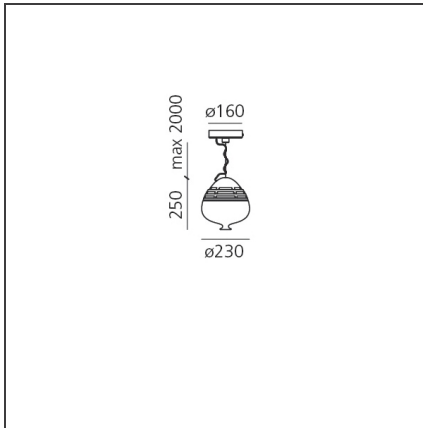

Invero 214 Suspension LED 3000K White

IP20  Dimmerable: 

DESIGN BY

Carlotta de Bevilacqua

DESCRIPTION

As Icalmo, Invero combines the features of a craft technique with optoelectronics innovation. Added to Incipit - an optical, thermal and technological machine - Artemide combines a human and craft dimension, contemplating the beauty of imperfection thanks to the revisitation of the blown glass. Invero resumes in the proportions the classic form of the Veronese vase, typical of the Venetian glass production. It is a reinterpretation of the traditional glass processing techniques not only in the finish but also in the form that is translation of a specific craftsmanship production. Invero, even in its geometry, becomes a tribute to a historical memory, takes up ancient knowledge and values in a contemporary craft key skills, supporting and preserving them.

TECHNICAL DRAWINGS

FEATURES

Article Code:	- - -	Material:	Glass, aluminium, methacrylate
Colour:	White	Series:	Scenarios
Installation:	Suspension		

DIMENSIONS

Height:	cm 25
Base Diameter:	cm 16
Max Height from ceiling:	cm 200

INCLUDED SOURCES

Category:	LED	Color temperature (K):	3000K
Number:	1	Color Tolerance:	MacAdam 2SDCM
Watt:	27W	CRI:	90
Delivered lumens output (lm):	3200lm		
Type:	0		
Class:	A		

LUMINAIRE

Watt:	29W	Delivered lumens output (lm):	1946lm
		CCT:	3000K
		Efficiency:	66%
		Efficacy:	67.10lm/W
		CRI:	90
		Dimmable Typology:	Push