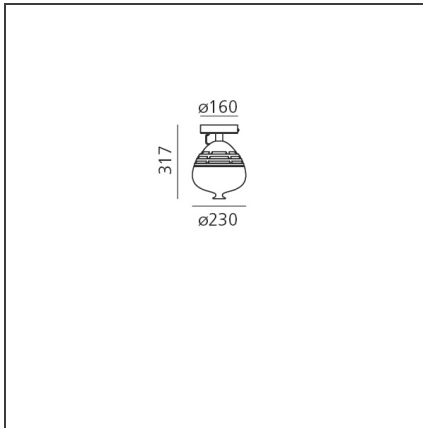

Invero 214 Ceiling LED 3000K White/Blue

IP20  Dimmerable: 

DESIGN BY

Carlotta de Bevilacqua

DESCRIPTION

As Icalmo, Invero combines the features of a craft technique with optoelectronics innovation. Added to Incipit - an optical, thermal and technological machine - Artemide combines a human and craft dimension, contemplating the beauty of imperfection thanks to the revisitation of the blown glass. Invero resumes in the proportions the classic form of the Veronese vase, typical of the Venetian glass production. It is a reinterpretation of the traditional glass processing techniques not only in the finish but also in the form that is translation of a specific craftsmanship production. Invero, even in its geometry, becomes a tribute to a historical memory, takes up ancient knowledge and values in a contemporary craft key skills, supporting and preserving them.

TECHNICAL DRAWINGS

FEATURES

Article Code:	- - -	Material:	Glass, aluminium, methacrylate
Colour:	White/Blue	Series:	Scenarios
Installation:	Ceiling		

DIMENSIONS

Height:	cm 31.7
Base Diameter:	cm 16

INCLUDED SOURCES

Category:	LED	Color temperature (K):	3000K
Number:	1		
Watt:	29W		
Type:	0		
Class:	A		

LUMINAIRE

Watt:	29W	Delivered lumens output (lm):	1946lm
		CCT:	3000K
		Efficiency:	66%
		Efficacy:	67.10lm/W
		CRI:	90
		Dimmable Typology:	Push