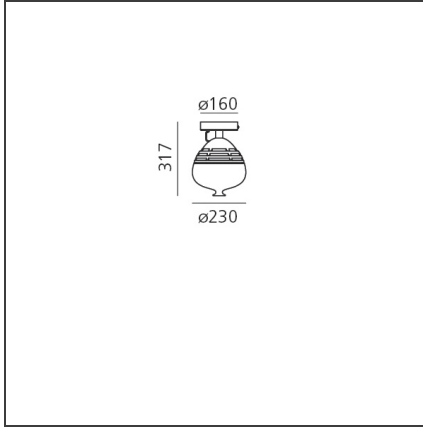

Invero 214 Ceiling LED 3000K White

IP20  Dimmerable: 

DESIGN BY

Carlotta de Bevilacqua

DESCRIPTION

As Icalmo, Invero combines the features of a craft technique with optoelectronics innovation. Added to Incipit - an optical, thermal and technological machine - Artemide combines a human and craft dimension, contemplating the beauty of imperfection thanks to the revisitation of the blown glass. Invero resumes in the proportions the classic form of the Veronese vase, typical of the Venetian glass production. It is a reinterpretation of the traditional glass processing techniques not only in the finish but also in the form that is translation of a specific craftsmanship production. Invero, even in its geometry, becomes a tribute to a historical memory, takes up ancient knowledge and values in a contemporary craft key skills, supporting and preserving them.

TECHNICAL DRAWINGS

FEATURES

Article Code:	- - -	Material:	Glass, aluminium, methacrylate
Colour:	White	Series:	Scenarios
Installation:	Ceiling		

DIMENSIONS

Height:	cm 31.7
Base Diameter:	cm 16

INCLUDED SOURCES

Category:	LED	Color temperature (K):	3000K
Number:	1		
Watt:	29W		
Type:	0		
Class:	A		

LUMINAIRE

Watt:	29W	Delivered lumens output (lm):	1946lm
		CCT:	3000K
		Efficiency:	66%
		Efficacy:	67.10lm/W
		CRI:	90
		Dimmable Typology:	Push