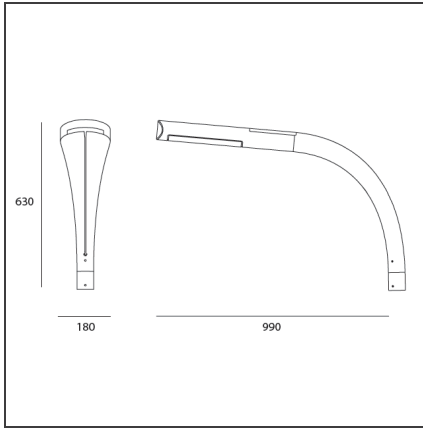

Indicta 4000K

IP65   

DESIGN BY

Ernesto Gismondi

DESCRIPTION

Light fixture with direct emission, with high-performance LED light sources. ø60mm pole installation with ø35x120mm shank (not supplied). Anthracite grey finish. Composed by optical housing and support for pole installation. Optical housing in extruded EN-AW-6060 aluminium, chromate treated and painted with 3-stage outdoor treatment: nanotechnologies, antioxidant primer, polyester paint. UV resistant diffuser in shock resistant polycarbonate. High-efficiency asymmetrical optics in metalized polycarbonate. Optical housing support in high-resistance mass-coloured reinforced polymers.

TECHNICAL DRAWINGS

FEATURES

Article Code:	T084800	Material:	Aluminum, polycarbonate
Installation:	Pole, Floor	Series:	Outdoor
		Area contract:	null

DIMENSIONS

Length:	cm 99	Glow Wire Test:	650
Width:	cm 18		
Height:	cm 363		

INCLUDED SOURCES

Category:	LED	Color temperature (K):	4000K
Number:	1	CRI:	80
Watt:	24W		
Type:	0		
Class:	A		

LUMINAIRE

Watt:	24W	Delivered lumens output (lm):	1341lm
Voltage:	220V-240V	CCT:	4000K
		Efficiency:	82%
		Efficacy:	58lm/W
		CRI:	80