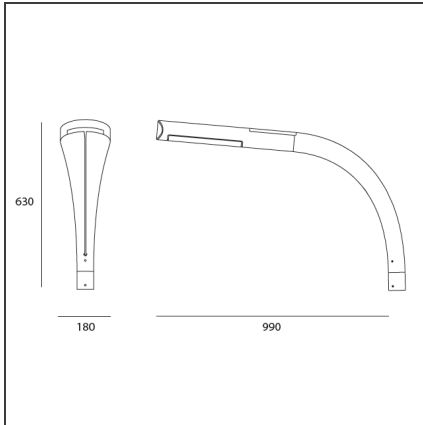

Indicta 3000K

IP65   

DESIGN BY

Ernesto Gismondi

DESCRIPTION

Light fixture with direct emission, with high-performance LED light sources. ø60mm pole installation with ø35x120mm shank (not supplied). Anthracite grey finish. Composed by optical housing and support for pole installation. Optical housing in extruded EN-AW-6060 aluminium, chromate treated and painted with 3-stage outdoor treatment: nanotechnologies, antioxidant primer, polyester paint. UV resistant diffuser in shock resistant polycarbonate. High-efficiency asymmetrical optics in metalized polycarbonate. Optical housing support in high-resistance mass-coloured reinforced polymers.

TECHNICAL DRAWINGS

FEATURES

Article Code:	T084810	Material:	Aluminum, polycarbonate
Installation:	Pole, Floor	Series:	Outdoor
		Area contract:	null

DIMENSIONS

Length:	cm 99	Glow Wire Test:	650
Width:	cm 18		
Height:	cm 363		

INCLUDED SOURCES

Category:	LED	Color temperature (K):	3000K
Number:	1	CRI:	80
Watt:	24W		
Type:	0		
Class:	A		

LUMINAIRE

Watt:	24W	Delivered lumens output (lm):	1502lm
Voltage:	220V-240V	CCT:	3000K
		CRI:	80