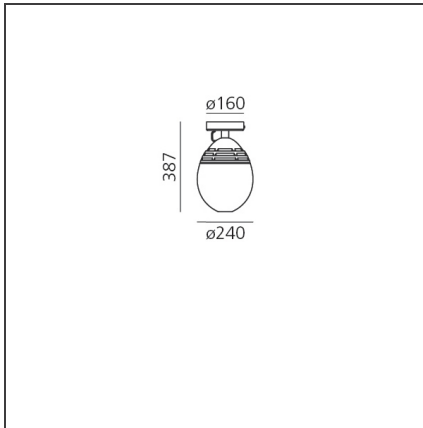

Incalmo 214 Ceiling LED 3000K White

IP20  Dimmerable: 

DESIGN BY

Carlotta de Bevilacqua

DESCRIPTION

Incalmo was born: from the initial concept of an optical, thermal and technological machine where every part belongs to a higher system. A human, handcrafted dimension is also taken into account, as the beauty of imperfection is discovered through a reinterpretation of blown glass. The name 'Incalmo' refers to a glass-blowing technique refined in Murano, Venice during the 16th century, aimed at obtaining multiple areas of different colours on the same surface. Incipit and Incalmo operate in perfect harmony, as horizontal, alternating stripes of transparent, white or grey blown glass transform its decorative body into a screening element reaching the areas below its narrower angles and diffusing light into the space. Incalmo is a metaphor for combining the evolving LED technological innovation with ancient craftsmanship skills deeply rooted in our history. The aim of this all-round project is to enhance optical performances while improving the perceived aesthetics of its presence in the environment.

TECHNICAL DRAWINGS

FEATURES

Article Code:	- - -	Material:	Glass, aluminium, methacrylate
Colour:	White	Series:	Scenarios
Installation:	Ceiling		
Environment:	Indoor		

DIMENSIONS

Height:	cm 38.7
Base Diameter:	cm 16

INCLUDED SOURCES

Category:	LED	Color temperature (K):	3000K
Number:	1		
Watt:	29W		
Type:	0		
Class:	A		

LUMINAIRE

Watt:	29W	Delivered lumens output (lm):	2020lm
		CCT:	3000K
		Efficiency:	69%
		Efficacy:	69.64lm/W
		CRI:	90
		Dimmable Typology:	Push