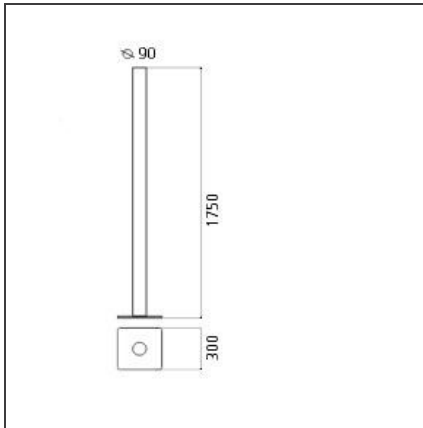

Ilio Glossy black 3000K

IP20 Dimmerable:

DESIGN BY

Ernesto Gismondi

DESCRIPTION

With simple geometry, stripped of all formal digressions and reduced to its basics, Ilio draws attention through saturated colour, available in 7 variations. A mono-material aluminium cylinder supports a 39W LED optical engine on the top, which produces high-efficiency diffused indirect light emissions. With a flow of more than 2700 lumen and an 80% yield, it ensures the general lighting of a room. With light regulator configured to controlled socket, dimmer microswitch.

TECHNICAL DRAWINGS

FEATURES

Article Code:	1640030A	Material:	Aluminium, steel
Colour:	Glossy black	Series:	Design
Installation:	Floor	Area contract:	Hospitality, null, Residential
Environment:	Indoor	Emission:	Indirect

DIMENSIONS

Height:	cm 175	Impact Resistance:	N.D.
Base Length:	cm 30	Glow Wire Test:	750
Base Width:	cm 30		

INCLUDED SOURCES

Category:	LED	Color temperature (K):	3000K
Number:	1	Color Tolerance:	MacAdam 2SDCM
Watt:	37W	CRI:	90
Delivered lumens output (lm):	3899lm	Efficacy:	107lm/W
Type:	0	Service Life:	50000-L70
Class:	A		