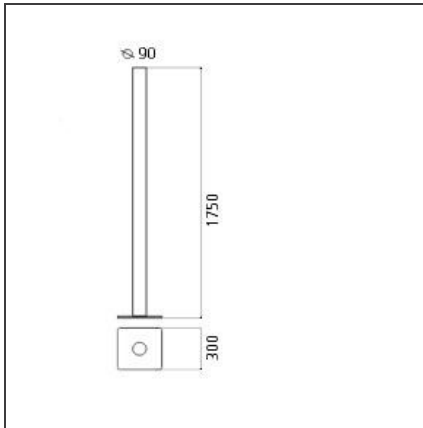

TECHNICAL DRAWINGS

FEATURES

Article Code:	1640W30APP	Material:	Aluminium, steel
Colour:	Glossy black	Series:	Design
Installation:	Floor	Area contract:	Hospitality, null, Residential
Environment:	Indoor	Emission:	Indirect

DIMENSIONS

Height:	cm 175	Impact Resistance:	N.D.
Base Length:	cm 30	Glow Wire Test:	750
Base Width:	cm 30		

INCLUDED SOURCES

Category:	LED	Color temperature (K):	2700K
Number:	1	Color Tolerance:	MacAdam 2SDCM
Watt:	36.36W	CRI:	90
Delivered lumens output (lm):	3646lm	Efficacy:	100lm/W
Type:	0	Service Life:	50000-L70
Class:	A		

LUMINAIRE

Watt:	45W	Delivered lumens output (lm):	3332lm
Voltage:	220-240V	CCT:	2700K
		Efficiency:	87%
		Efficacy:	74.04lm/W
		CRI:	90
		Dimmer Typology:	Microswitch Dimmer