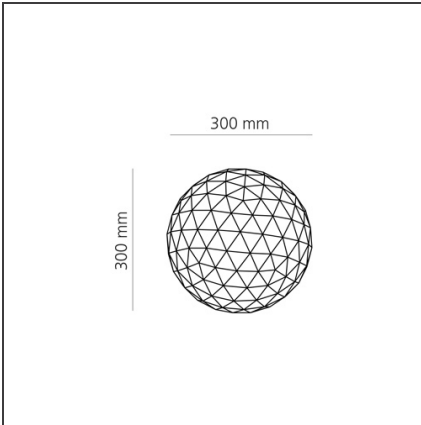

Huara

IP20

DESIGN BY

ELEMENTAL

DESCRIPTION

The product is not yet available.

TECHNICAL DRAWINGS

FEATURES

Installation:	Table	Material:	Aluminium, plastic material
Environment:	Indoor	Series:	Design, 2018 Artemide Collection

DIMENSIONS

INCLUDED SOURCES

Category:	LED	Color temperature (K):	3000K
Number:	19	CRI:	90
Watt:	2W	Efficacy:	135lm/W
Delivered lumens output (lm):	270lm	Service Life:	50000-L70
Type:	0		