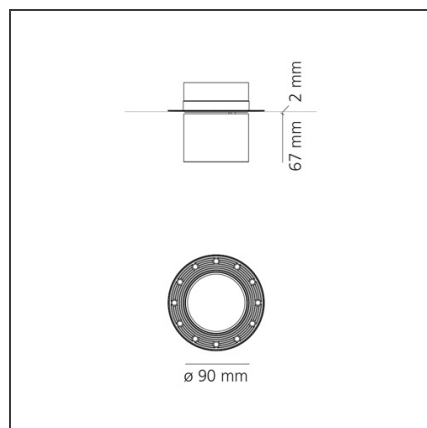

Hoy Semirecessed White

IP20 

DESIGN BY

Foster + Partners Industrial Design

DESCRIPTION

The product is not yet available.

TECHNICAL DRAWINGS

FEATURES

Colour:	White	Series:	Indoor, 2018
Installation:	Recessed, Ceiling		Artemide Collection
Environment:	Indoor		

DIMENSIONS

INCLUDED SOURCES

Category:	LED
Number:	1
Watt:	20W
Type:	0
Class:	A

LUMINAIRE

Watt:	20W	CCT:	3000K
		CRI:	90