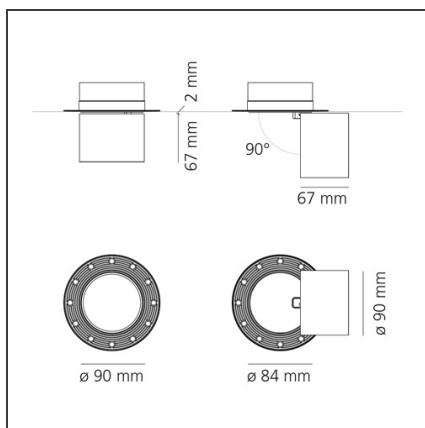

Hoy Semirecessed Adjustable White

IP20

DESIGN BY

Foster + Partners Industrial Design

DESCRIPTION

The product is not yet available.

TECHNICAL DRAWINGS

FEATURES

Colour:	White	Series:	Indoor, 2018
Installation:	Recessed, Ceiling		Artemide Collection
Environment:	Indoor		

DIMENSIONS

INCLUDED SOURCES

Category:	LED
Number:	1
Watt:	20W
Type:	0
Class:	A

LUMINAIRE

Watt:	20W	CCT:	3000K
		CRI:	90