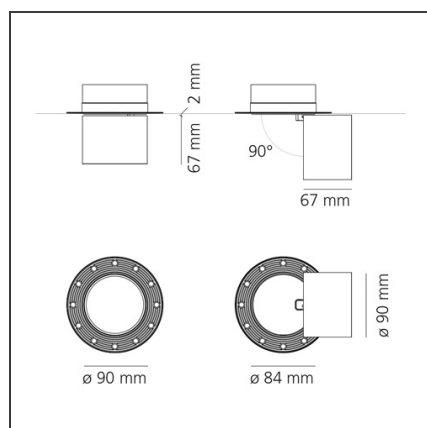

Hoy Semirecessed Adjustable Black

IP20

DESIGN BY

Foster + Partners Industrial Design

DESCRIPTION

The product is not yet available.

TECHNICAL DRAWINGS

FEATURES

Colour:	Black	Series:	Indoor, 2018
Installation:	Recessed, Ceiling		Artemide Collection
Environment:	Indoor		

DIMENSIONS

INCLUDED SOURCES

Category:	LED
Number:	1
Watt:	20W
Type:	0
Class:	A

LUMINAIRE

Watt:	20W	CCT:	3000K
		CRI:	90