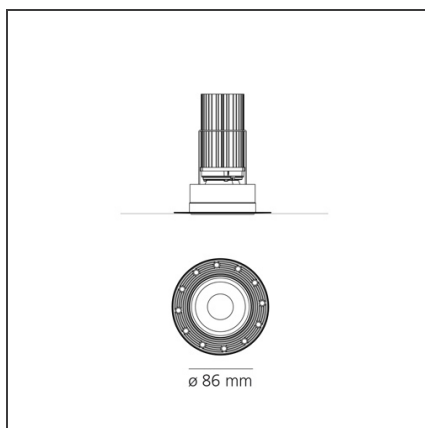

Hoy Recessed White

IP20 

DESIGN BY

Foster + Partners Industrial Design

DESCRIPTION

The product is not yet available.

TECHNICAL DRAWINGS

FEATURES

Colour:	White	Series:	Indoor, 2018 Artemide Collection
Installation:	Recessed, Ceiling		
Environment:	Indoor		

DIMENSIONS

INCLUDED SOURCES

Category:	LED
Number:	1
Watt:	20W
Type:	0
Class:	A

LUMINAIRE

Watt:	20W	CCT:	3000K
		CRI:	90