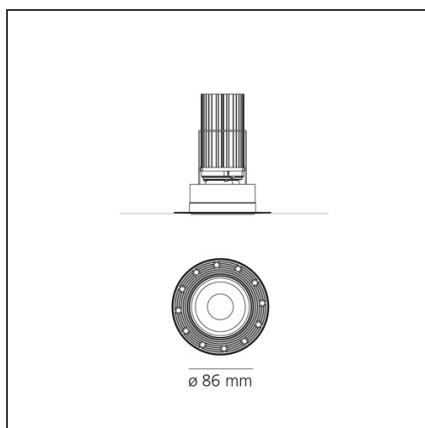

Hoy Recessed Black

IP20 

DESIGN BY

Foster + Partners Industrial Design

DESCRIPTION

The product is not yet available.

TECHNICAL DRAWINGS

FEATURES

Colour:	Black	Series:	Indoor, 2018 Artemide Collection
Installation:	Recessed, Ceiling		
Environment:	Indoor		

DIMENSIONS

INCLUDED SOURCES

Category:	LED
Number:	1
Watt:	20W
Type:	0
Class:	A

LUMINAIRE

Watt:	20W	CCT:	3000K
		CRI:	90