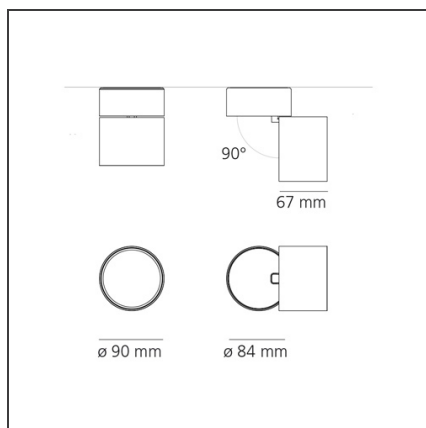

Hoy Ceiling White

IP20

DESIGN BY

Foster + Partners Industrial Design

DESCRIPTION

The product is not yet available.

TECHNICAL DRAWINGS

FEATURES

Colour:	White	Series:	Indoor, 2018
Installation:	Recessed, Ceiling		Artemide Collection
Environment:	Indoor		

DIMENSIONS

INCLUDED SOURCES

Category:	LED
Number:	1
Watt:	20W
Type:	0
Class:	A

LUMINAIRE

Watt:	20W	CCT:	3000K
		CRI:	90