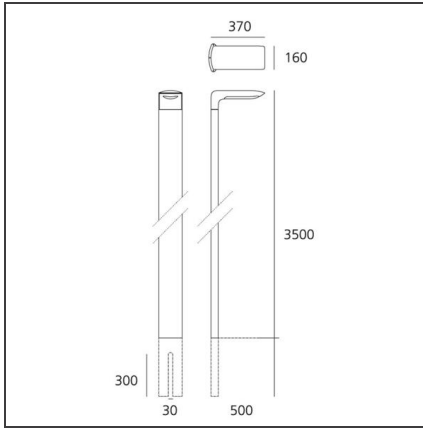

Hila Pole 350 3000K Gray/white

IP65  

DESIGN BY

Carlo Colombo

DESCRIPTION

Composed by lamp and ground support pole.

Lamp unit is die-cast EN-AB 47100 aluminium.

UV resistant diffuser in shock resistant polycarbonate with satiny finish.

Support pole h=350cm above ground +50cm underground in extruded EN-AW 6060 aluminium, chromate treated and painted.

TECHNICAL DRAWINGS

FEATURES

Article Code:	T085910	Material:	Aluminum, polycarbonate
Colour:	Gray/white	Series:	Scenarios
Installation:	Bollard, Pole, Floor, Wall	Emission:	Direct
Environment:	Outdoor		

DIMENSIONS

Length:	cm 37	Impact Resistance:	IK10
Width:	cm 16	Glow Wire Test:	650
Height:	cm 350		
Depth:	cm 30		

INCLUDED SOURCES

Category:	LED	Color temperature (K):	3000K
Number:	1	CRI:	80
Watt:	24W		
Type:	0		
Class:	A		

LUMINAIRE

Watt:	24W	Delivered lumens output (lm):	1403lm
Voltage:	220V-240V	CCT:	3000K
		CRI:	80

Notes

Underground pole included.
Effective power 24W.

LIGHT DISTRIBUTION

We reserve the right to change our product specifications.
Please visit www.artemide.com for the latest product information