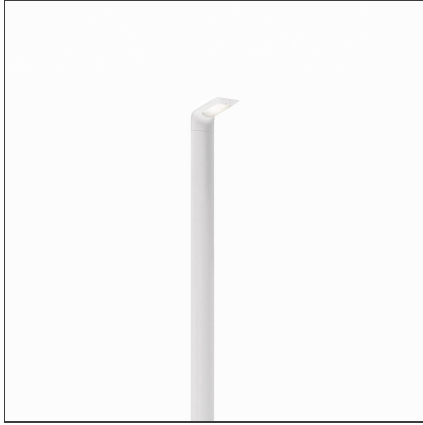

Hila Pole 350 3000K Gray/white

IP65  

DESIGN BY

Carlo Colombo

DESCRIPTION

Composed by lamp and ground support pole.

Lamp unit is die-cast EN-AB 47100 aluminium.

UV resistant diffuser in shock resistant polycarbonate with satiny finish.

Support pole h=350cm above ground +50cm underground in extruded EN-AW 6060 aluminium, chromate treated and painted.

TECHNICAL DRAWINGS

FEATURES

Article Code:	T085910	Material:	Aluminum, polycarbonate
Colour:	Gray/white	Series:	Scenarios
Installation:	Bollard, Pole, Floor, Wall	Emission:	Direct
Environment:	Outdoor		

DIMENSIONS

Length:	cm 37	Impact Resistance:	IK10
Width:	cm 16	Glow Wire Test:	650
Height:	cm 350		
Depth:	cm 30		

INCLUDED SOURCES

Category:	LED	Color temperature (K):	3000K
Number:	1	CRI:	80
Watt:	24W		
Type:	0		
Class:	A		

LUMINAIRE

Watt:	24W	Delivered lumens output (lm):	1403lm
Voltage:	220V-240V	CCT:	3000K
		CRI:	80

Notes

Underground pole included.
Effective power 24W.

LIGHT DISTRIBUTION

We reserve the right to change our product specifications.
Please visit www.artemide.com for the latest product information