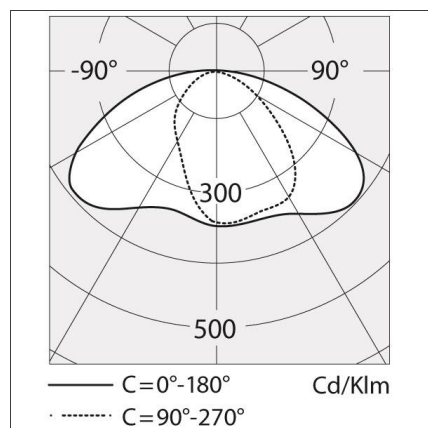

Support pole h=350cm above ground +50cm underground in extruded EN-AW 6060 aluminium, chromate treated and painted.

TECHNICAL DRAWINGS

FEATURES

Article Code:	T085910	Material:	Aluminum, polycarbonate
Colour:	Gray/white	Series:	Scenarios
Installation:	Bollard, Pole, Floor, Wall	Emission:	Direct
Environment:	Outdoor		

DIMENSIONS

Length:	cm 37	Impact Resistance:	IK10
Width:	cm 16	Glow Wire Test:	650
Height:	cm 350		
Depth:	cm 30		

INCLUDED SOURCES

Category:	LED	Color temperature (K):	3000K
Number:	1	CRI:	80
Watt:	24W		
Type:	0		
Class:	A		

LUMINAIRE

Watt:	24W	Delivered lumens output (lm):	1403lm
Voltage:	220V-240V	CCT:	3000K
		CRI:	80

Notes

Underground pole included.
Effective power 24W.

LIGHT DISTRIBUTION

We reserve the right to change our product specifications.
Please visit www.artemide.com for the latest product information